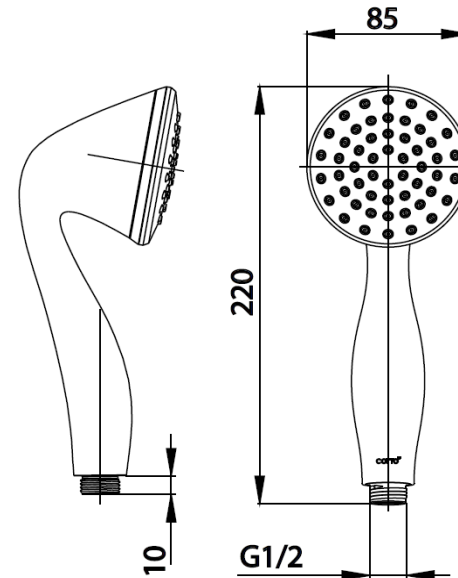

LED SHOWER

ZH013V 1 FN.HANDSHOWER HEAD WITH LED
Barcode 8852410907538
Material No. Z234ZH013VXXXXXX11

Selling Point

1. LED Light up during operation (without the use of external power source)
2. White light LED
3. Easy Installation with Water Power Generator System; does not need electric or charger
4. Made from durable ABS plastic

Product characteristics

- pices/box : 6
- Inner box weight (Kg.) : 0.4
- Total box weight (Kg.) : 2.5

Recommended Usage

Use With Flexible Shower Hose

Siam Sanitary Ware Co.,Ltd. / Siam Sanitary Fittings Co.,Ltd.