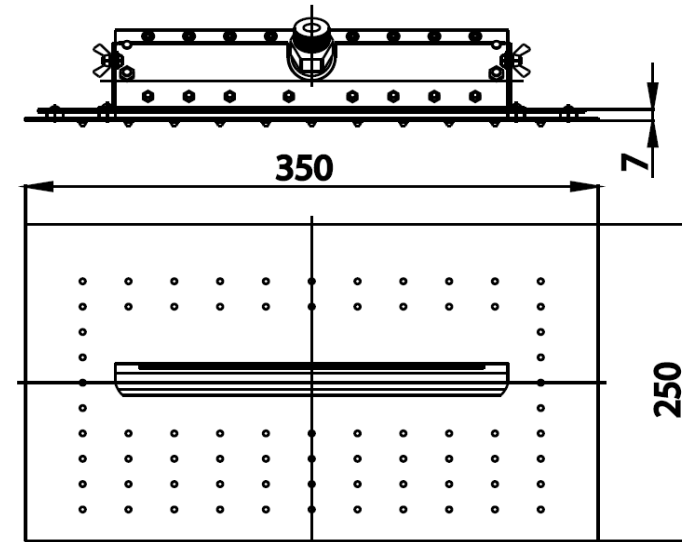

XPANO Series

ZF01WRS SHOWER PLANTE WATERFAIL/RAIN(SIDE)

Barcode 8852410900751

Material No. Z234ZF01WRSXXXXX11

Selling Point

1. Made of Stainless SUS304
2. Waterfall stream : bring you closer to experiencing the greatness and magical charm of water stream

Product characteristics

- pices/box : 6
- Inner box weight (Kg.) : 1
- Total box weight (Kg.) : 32

Recommended Usage

- Use with XPANO bracket
- Use with conceal valve with divertor
- Recommended water pressure: 3 Bar