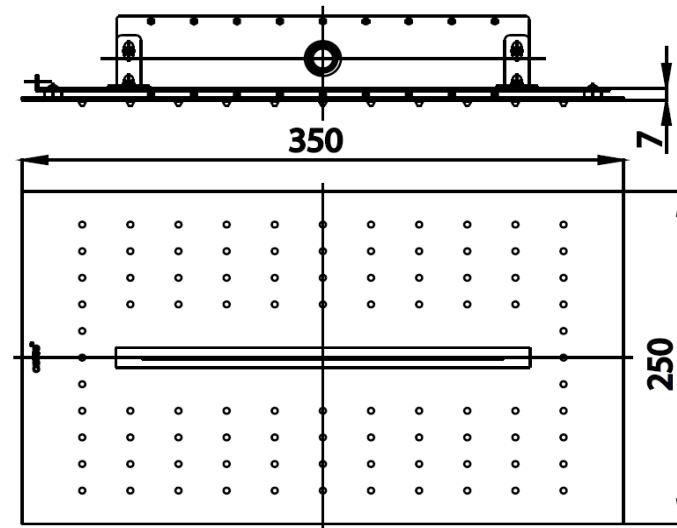

XPANO Series

ZF01WRC SHOWER PLATE WATERFALL/RAIN (CENTER)

Barcode 8852410900744

Material No. Z234ZF01WRCXXXXX11

Selling Point

1. Made of Stainless SUS304
2. Waterfall stream : bring you closer to experiencing the greatness and magical charm of water stream

Product characteristics

- pices/box : 6
- Inner box weight (Kg.) : 1
- Total box weight (Kg.) : 22

Recommended Usage

- Use with XPANO bracket
- Use with conceal valve with diverter
- Recommended water pressure: 3 Bar