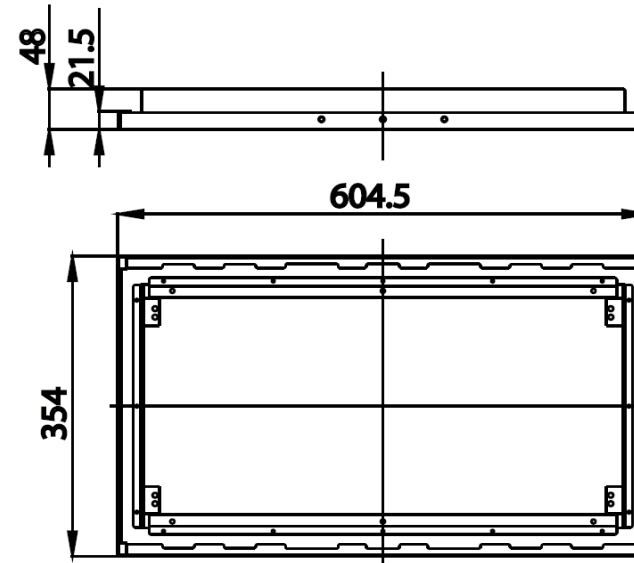

XPANO Series

ZF01B600 BRACKET OF TRIO
Barcode 8852410900683
Material No. Z234ZF01B600XXXX11

Selling Point

1. Made of Stainless SUS304
2. Complete with Xpano center plate and 2 Xpano side plates come with a triple stream pattern selection to create perpetual bliss

Product characteristics

- pices/box : 4
- Inner box weight (Kg.) : 1
- Total box weight (Kg.) : 26

Recommended Usage

- Use with XPANO plates
- Use with 4 ways divertor conceal valve
- Recommended water pressure: 3 Bar