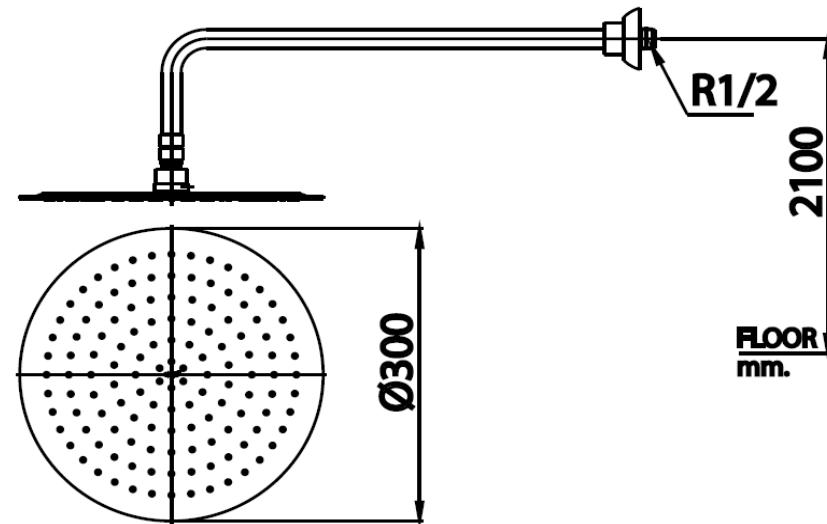

RAIN SHOWER

Z99S RAIN SHOWER 12"
Barcode 8852410908931
Material No. Z234Z99SXXXXXXXX11

Selling Point

1. Shower Head Made from Good Quality Stainless SUS304
2. Easy Clean: Finger wiping showerhead to remove any stain
3. Slim Desing fit with Modern style bathroom
4. Technology : oxygen mix with water, for softer water flow.

Product characteristics

- pices/box : 4
- Inner box weight (Kg.) : 2
- Total box weight (Kg.) : 14

Recommended Usage

Use with conceal valve with diverter

Siam Sanitary Ware Co.,Ltd. / Siam Sanitary Fittings Co.,Ltd.

36/11 Viphavadee Rangsit Rd, Sanam Bin, Donmuang, Bangkok 10210. Thailand

Tel : + 66 (0) 2973-5040-54

Fax : + 66 (0) 2973-3470

www.cotto.co.th

Export Department

Tel : + 66 (0) 2973-5040-54

Fax : + 66 (0) 2973-3472

COTTO
STUDIO

Center	(Donmuang ,Bangkok)	: +66 (0) 2521-7777
East	(Chonburi)	: +66 (038) 416-222
North	(Chiangmai)	: +66 (053) 211-852
North East	(Khonkean)	: +66 (043) 220-555
South	(Phuket)	: +66 (076) 261-388

The company reserves the right to change any of the details in the document without prior notice