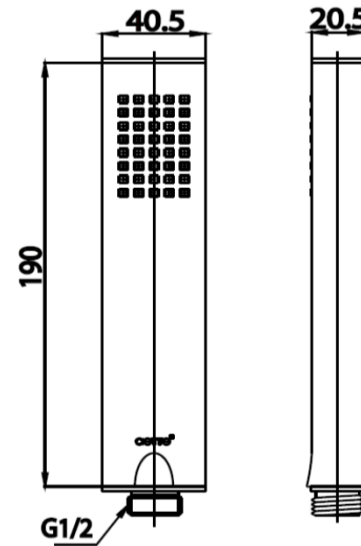

HAND SHOWER

Z92V(HM) 1 FN.HAND SHOWER HEAD
Barcode 8852410908740
Material No. Z234Z92VHMXXXXXX11

Selling Point

1. Made from brass plated with nickel-chromium
2. Save water at TIS and Green Label Standard

Product characteristics

- pices/box	:	12
- Inner box weight (Kg.)	:	1
- Total box weight (Kg.)	:	5

Recommended Usage

Use with valve or bath mixer faucet for bathtub and handshower

Siam Sanitary Ware Co.,Ltd. / Siam Sanitary Fittings Co.,Ltd.