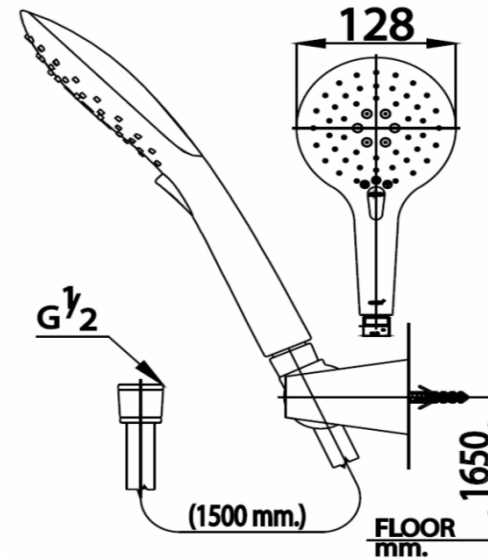

SWITCH SHOWER

Z88(HM) 3 FN.HAND SHOWER SET (SWITCH)
Barcode 8852410908665
Material No. Z234Z88HMXXXXXX11

Selling Point

1. Made from high quality ABS Plastic (Nickel-Chromium finished)
2. 3 Flow Functions (normal spray , message , mix)
3. "Button-Switch" technology: easy to change Flow Pattern by Pressing the button

Product characteristics

- pices/box	:	8
- Inner box weight (Kg.)	:	1
- Total box weight (Kg.)	:	5

Recommended Usage

Use with Valve or Conceal mixer/Conceal bath

Siam Sanitary Ware Co.,Ltd. / Siam Sanitary Fittings Co.,Ltd.

36/11 Viphavadee Rangsit Rd, Sanam Bin, Donmuang, Bangkok 10210. Thailand

Tel : + 66 (0) 2973-5040-54

Fax : + 66 (0) 2973-3470

www.cotto.co.th

Export Department

Tel : + 66 (0) 2973-5040-54

Fax : + 66 (0) 2973-3472

The company reserves the right to change any of the details in the document without prior notice

COTTO
STUDIO

Center	(Donmuang ,Bangkok)	: +66 (0) 2521-7777
East	(Chonburi)	: +66 (038) 416-222
North	(Chiangmai)	: +66 (053) 211-852
North East	(Khonkean)	: +66 (043) 220-555
South	(Phuket)	: +66 (076) 261-388