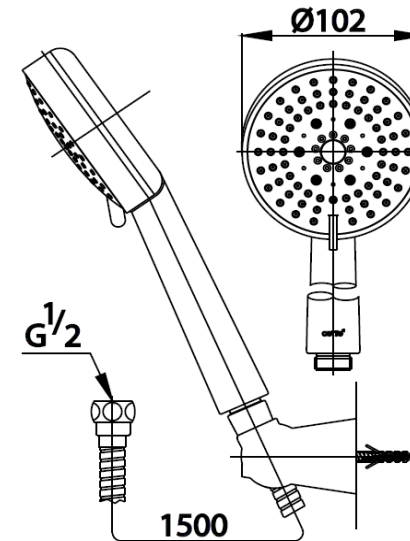

HAND SHOWER

Z84(HM) 5 FN.HAND SHOWER SET
Barcode 8852410908573
Material No. Z234Z84HMXXXXXX11

Selling Point

1. Made from High-Quality ABS plastic plated with Nickle-Chromium
2. 5 Flow Functions (normal spray , message , soft , mix1 , mix2)

Product characteristics

- pices/box	:	12
- Inner box weight (Kg.)	:	0
- Total box weight (Kg.)	:	6

Recommended Usage

Use with Valve or Conceal mixer/Conceal bath

Siam Sanitary Ware Co.,Ltd. / Siam Sanitary Fittings Co.,Ltd.

36/11 Viphavadee Rangsit Rd, Sanam Bin, Donmuang, Bangkok 10210. Thailand

Tel : + 66 (0) 2973-5040-54

Fax : + 66 (0) 2973-3470

www.cotto.co.th

Export Department

Tel : + 66 (0) 2973-5040-54

Fax : + 66 (0) 2973-3472

The company reserves the right to change any of the details in the document without prior notice

COTTO
STUDIO

Center	(Donmuang ,Bangkok)	: +66 (0) 2521-7777
East	(Chonburi)	: +66 (038) 416-222
North	(Chiangmai)	: +66 (053) 211-852
North East	(Khonkean)	: +66 (043) 220-555
South	(Phuket)	: +66 (076) 261-388