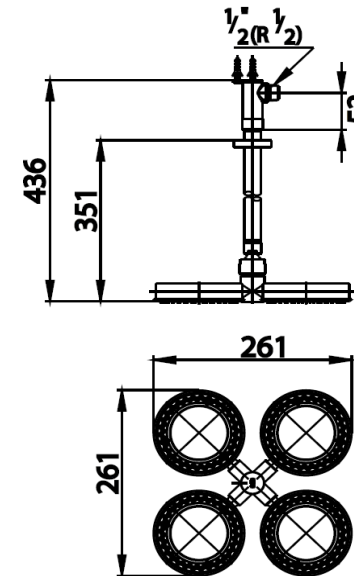

MODULAR Series

Z74C 4-RING RAIN SHOWER (CEILING MOUNT)
Barcode 8852410907101
Material No. Z234Z74CXXXXXXXX11

Selling Point

1. Made from High Quality ABS plastic, Plated with Nickel-Chromium
2. Ecological Design : Create more variety in product
3. Shower received Design Excellent Award and Good Design Award

Product characteristics

- pices/box	:	3
- Inner box weight (Kg.)	:	2
- Total box weight (Kg.)	:	6

Recommended Usage

Use with conceal valve

Siam Sanitary Ware Co.,Ltd. / Siam Sanitary Fittings Co.,Ltd.

36/11 Viphavadee Rangsit Rd, Sanam Bin, Donmuang, Bangkok 10210. Thailand