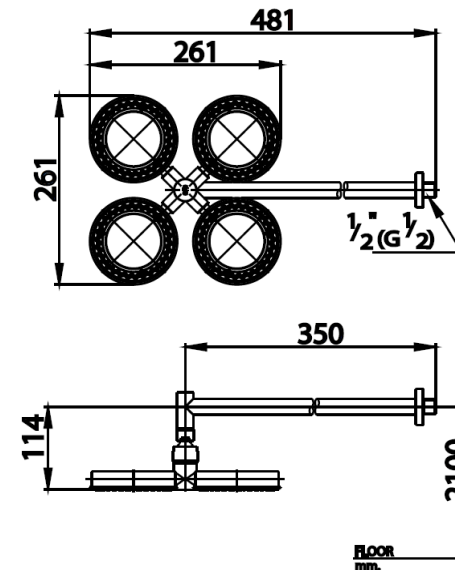

MODULAR Series

Z74 4-RING RAIN SHOWER
Barcode 8852410907095
Material No. Z234Z74XXXXXXXXX11

Selling Point

1. Made from High Quality ABS plastic, Plated with Nickel-Chromium
2. Ecological Design : Create more variety in product
3. Shower received Design Excellent Award and Good Design Award

Product characteristics

- pices/box : 10
- Inner box weight (Kg.) : 2
- Total box weight (Kg.) : 22

Recommended Usage

Use with conceal valve

Siam Sanitary Ware Co.,Ltd. / Siam Sanitary Fittings Co.,Ltd.

36/11 Viphavadee Rangsit Rd, Sanam Bin, Donmuang, Bangkok 10210. Thailand