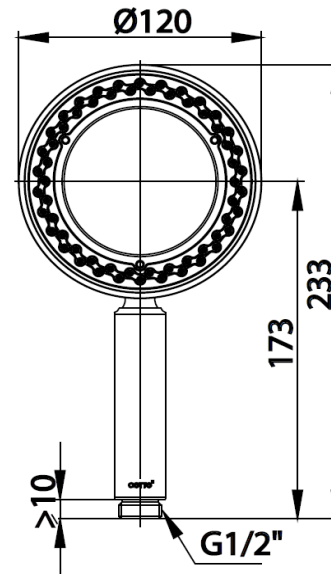

HAND SHOWER

Z72V(HM) 1 FN. SHOWER HEAD
Barcode 8852410907286
Material No. Z234Z72VHMXXXXXX11

Selling Point

1. Made from high-quality ABS plated with Nickel-chromium

Product characteristics

- pices/box : 18
- Inner box weight (Kg.) : 1
- Total box weight (Kg.) : 15

Recommended Usage

Use with Flexible Shower Hose

Siam Sanitary Ware Co.,Ltd. / Siam Sanitary Fittings Co.,Ltd.

36/11 Viphavadee Rangsit Rd, Sanam Bin, Donmuang, Bangkok 10210. Thailand

Tel : + 66 (0) 2973-5040-54

Fax : + 66 (0) 2973-3470

www.cotto.co.th

Export Department

Tel : + 66 (0) 2973-5040-54

Fax : + 66 (0) 2973-3472

The company reserves the right to change any of the details in the document without prior notice

COTTO
STUDIO

Center	(Donmuang ,Bangkok)	: +66 (0) 2521-7777
East	(Chonburi)	: +66 (038) 416-222
North	(Chiangmai)	: +66 (053) 211-852
North East	(Khonkean)	: +66 (043) 220-555
South	(Phuket)	: +66 (076) 261-388