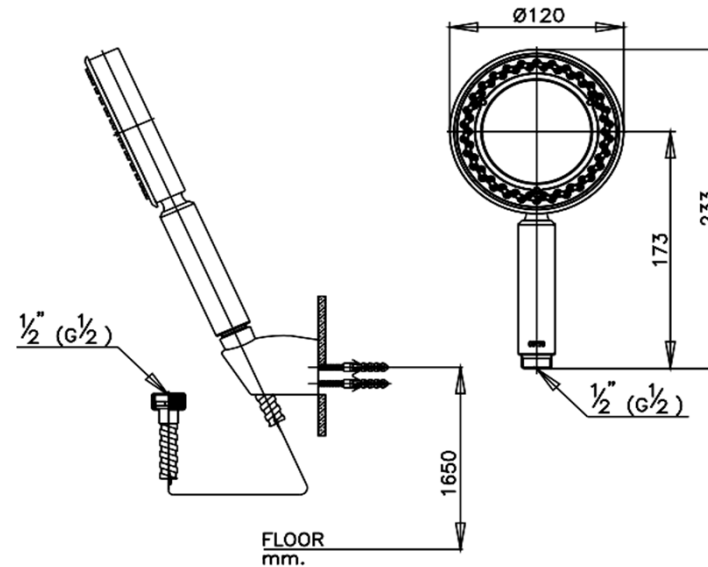

MODULAR Series

Z72(HM) 1 FN. HAND SHOWER SET
Barcode 8852410907064
Material No. Z234Z72HMXXXXXX11

Selling Point

1. Made from High Quality ABS plastic, Plated with Nickel-Chromium
2. Ecological Design : Create more variety in product
3. Shower received Design Excellent Award and Good Design Award

Product characteristics

- pices/box : 10
- Inner box weight (Kg.) : 1
- Total box weight (Kg.) : 8

Recommended Usage

Use with valve or mixture faucet for standing shower or bathtub

Siam Sanitary Ware Co.,Ltd. / Siam Sanitary Fittings Co.,Ltd.

36/11 Vipavadee Rangsit Rd, Sanam Bin, Donmuang, Bangkok 10210. Thailand

Tel : + 66 (0) 2973-5040-54

Fax : + 66 (0) 2973-3470

www.cotto.co.th

Export Department

Tel : + 66 (0) 2973-5040-54

Fax : + 66 (0) 2973-3472

The company reserves the right to change any of the details in the document without prior notice

COTTO
STUDIO

Center	(Donmuang ,Bangkok)	: +66 (0) 2521-7777
East	(Chonburi)	: +66 (038) 416-222
North	(Chiangmai)	: +66 (053) 211-852
North East	(Khonkean)	: +66 (043) 220-555
South	(Phuket)	: +66 (076) 261-388