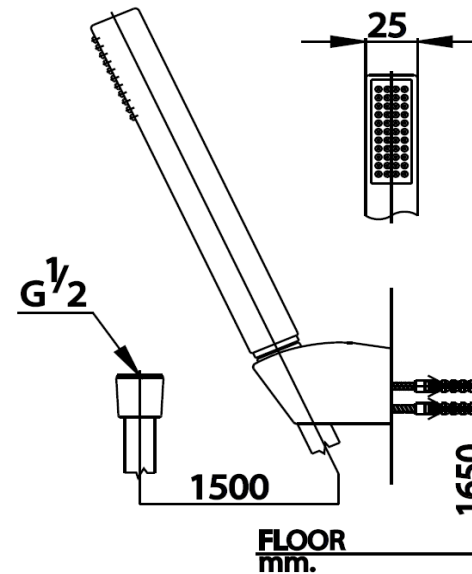

HAND SHOWER

Z44(HM) 1 FN. HANDSHOWER SET
Barcode 8852410904469
Material No. Z234Z44HMXXXXXX11

Selling Point

1. Made from High Quality ABS plastic, Plated with Nickel-Chromium
2. 2 Functions : Normal Spray and Jet Spray

Product characteristics

- pices/box : 12
- Inner box weight (Kg.) : 1
- Total box weight (Kg.) : 7

Recommended Usage

Use with Flexible Shower Hose

Siam Sanitary Ware Co.,Ltd. / Siam Sanitary Fittings Co.,Ltd.

36/11 Viphavadee Rangsit Rd, Sanam Bin, Donmuang, Bangkok 10210. Thailand

Tel : + 66 (0) 2973-5040-54

Fax : + 66 (0) 2973-3470

www.cotto.co.th

Export Department

Tel : + 66 (0) 2973-5040-54

Fax : + 66 (0) 2973-3472

The company reserves the right to change any of the details in the document without prior notice

**COTTO
STUDIO**

Center	(Donmuang ,Bangkok)	: +66 (0) 2521-7777
East	(Chonburi)	: +66 (038) 416-222
North	(Chiangmai)	: +66 (053) 211-852
North East	(Khonkean)	: +66 (043) 220-555
South	(Phuket)	: +66 (076) 261-388