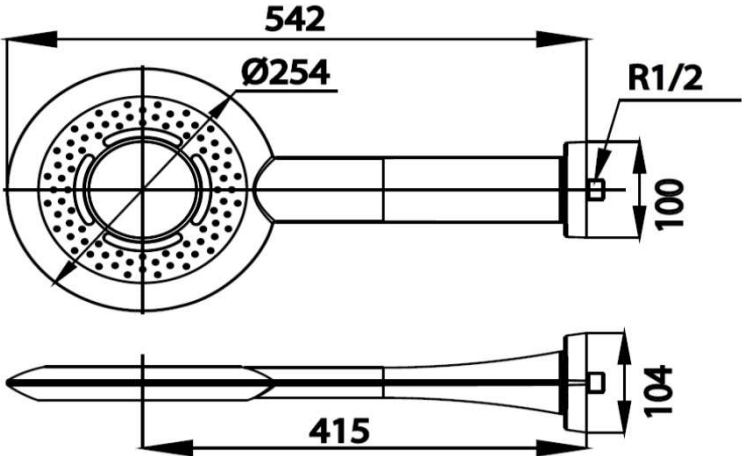

RAIN SHOWER

Z24#CR Z24#CR RAIN SHOWER WITH LED
Barcode 8852410902551
Material No. Z234Z24CRXXXXXXXX11

Selling Point

1. Made from brass and ABS plastic, plated with Nickel-Chromuim
2. Exotic LED : LED light, increase the aesthetics in your shower
3. LED light will emit when turning the valve
4. OXI-PLUS Technology : oxygen mix with water, for softer water flow.
5. Easy Clean: Finger wiping shower head to remove any stain
6. Water saver : Certified with Green Label and TIS (Thailand Industrial Standard)

Product characteristics

- pices/box : 1
- Inner box weight (Kg.) : 4
- Total box weight (Kg.) : 4

Recommended Usage

Use with conceal valve, recommend water pressure >1 bar (please see install

Siam Sanitary Ware Co.,Ltd. / Siam Sanitary Fittings Co.,Ltd.
 36/11 Viphavadee Rangsit Rd, Sanam Bin, Donmuang, Bangkok 10210. Thailand
 Tel : + 66 (0) 2973-5040-54
 Fax : + 66 (0) 2973-3470
 www.cotto.co.th
 Export Department
 Tel : + 66 (0) 2973-5040-54
 Fax : + 66 (0) 2973-3472