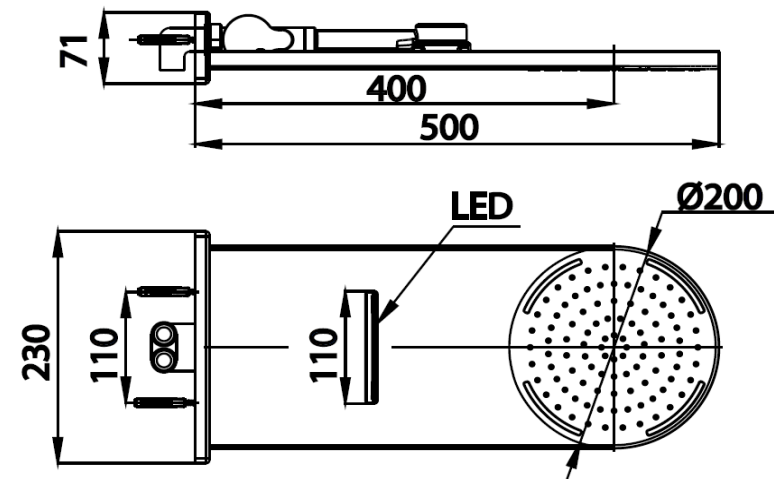

RAIN SHOWER

Z23#GR 2 FN.LED RAIN SHOWER (GOLD)
Barcode 8852410902588
Material No. Z234Z23GRXXXXXXXX19

Selling Point

1. Shower made from Brass plated with Nickel-Chromium
2. Exotic LED : Heighten the aesthetic of your shower
3. Automatically lit LED when turn on the water
4. 2 Functions Shower : Normal Spray and Waterfall
5. Easy Clean : just a simple swipe on the rubber
6. Save water on TIS and Green Label Standard

Product characteristics

- pices/box : 1
- Inner box weight (Kg.) : 5
- Total box weight (Kg.) : 5

Recommended Usage

Use with conceal valve with diverter [water pressure >1 bar, at water supply point] (Please see Installation Manual)