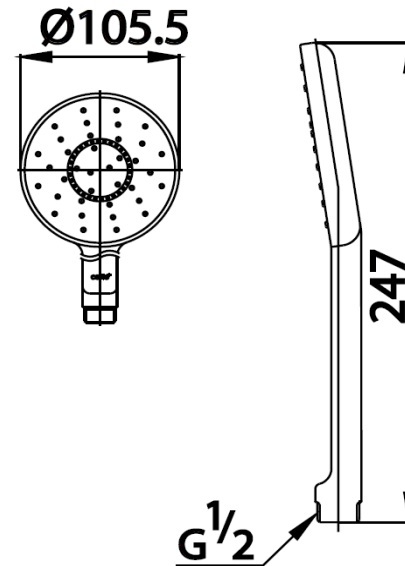

SHOWER&AC

Z10V(HM) SH.HEAD
Barcode 8852410911047
Material No. FZ010004

Selling Point

1. Qualify Standard: comply with water heater
2. Made from high-quality ABS plated with Nickel-chromium
3. Shower plate 7.2" Diameter

Product characteristics

- pices/box : 1
- Inner box weight (Kg.) : 1
- Total box weight (Kg.) : 12

Recommended Usage

Use with Hand Shower

Siam Sanitary Ware Co.,Ltd. / Siam Sanitary Fittings Co.,Ltd.
 36/11 Viphavadee Rangsit Rd, Sanam Bin, Donmuang, Bangkok 10210. Thailand
 Tel : + 66 (0) 2973-5040-54
 Fax : + 66 (0) 2973-3470
 www.cotto.co.th
 Export Department
 Tel : + 66 (0) 2973-5040-54
 Fax : + 66 (0) 2973-3472