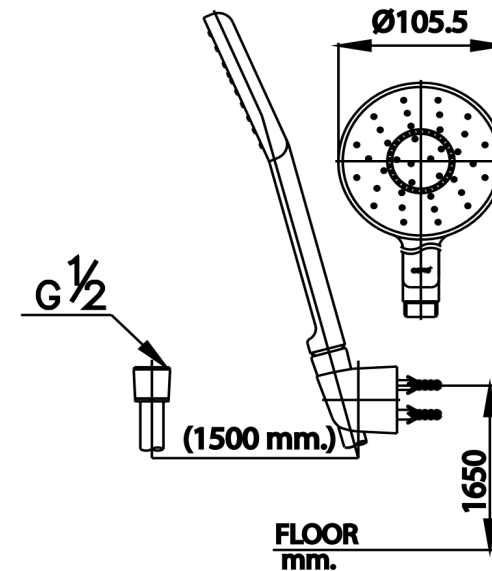

HAND SHOWER

Z10(HM) 1 FN. HAND SHOWER SET
Barcode 8852410911030
Material No. Z234Z10HMXXXXXX11

Selling Point

1. Made from High Quality ABS plastic, Plated with Nickel-Chromium
2. Water Efficient : use water less than 5L/1bar
3. OXI-PLUS Technology : oxygen mix with water, for softer water flow.
4. Wide Shower face : Full, Thorough shower sensation

Product characteristics

- pices/box : 12
- Inner box weight (Kg.) : 1
- Total box weight (Kg.) : 8

Recommended Usage

Use with valve for shower or mixture faucet for standing shower or bathtub

Siam Sanitary Ware Co.,Ltd. / Siam Sanitary Fittings Co.,Ltd.