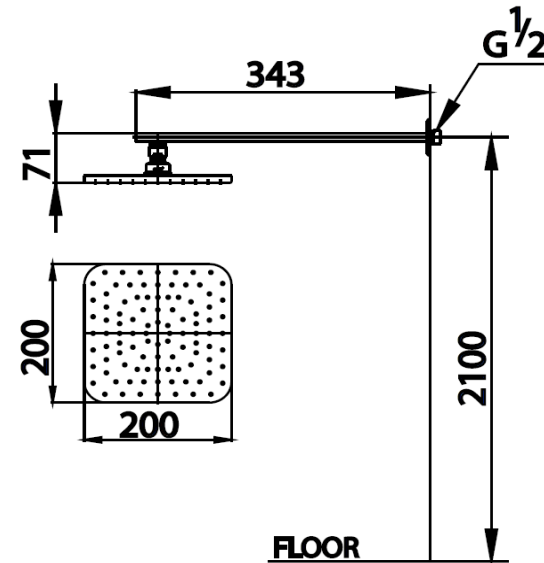

SHOWER&AC

Z03 RAIN SHOWER 8 X 8"
Barcode 8852410900065
Material No. Z234Z03XXXXXXXXX11

Selling Point

1. Made from high quality brass

Product characteristics

- pices/box : 4
- Inner box weight (Kg.) : 2
- Total box weight (Kg.) : 10

Recommended Usage

Use with valve or conceal mixer faucet for standing shower or bathtub

Siam Sanitary Ware Co.,Ltd. / Siam Sanitary Fittings Co.,Ltd.

36/11 Viphavadee Rangsit Rd, Sanam Bin, Donmuang, Bangkok 10210. Thailand

Tel : + 66 (0) 2973-5040-54

Fax : + 66 (0) 2973-3470

www.cotto.co.th

Export Department

Tel : + 66 (0) 2973-5040-54

Fax : + 66 (0) 2973-3472

The company reserves the right to change any of the details in the document without prior notice

Center	(Donmuang ,Bangkok)	: +66 (0) 2521-7777
East	(Chonburi)	: +66 (038) 416-222
North	(Chiangmai)	: +66 (053) 211-852
North East	(Khonkean)	: +66 (043) 220-555
South	(Phuket)	: +66 (076) 261-388