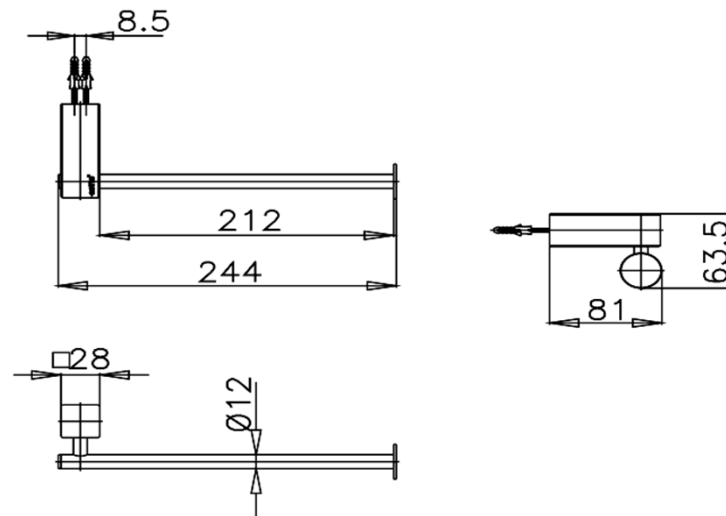

SQUARE ACCESSORIES

CT883(HM) TOWEL BAR 23 cm.
Barcode 8852410883269
Material No. Z235CT883HMXXXX18

Selling Point

1. SOLID BRASS : Bathroom Accessories, Made from high-quality brass
2. Extra Chrome : Plated with 8 Micron Nickel-Chromium

Product characteristics

- pices/box : 8
- Inner box weight (Kg.) : 1
- Total box weight (Kg.) : 6

Recommended Usage

Install on wall to hand towel

Siam Sanitary Ware Co.,Ltd. / Siam Sanitary Fittings Co.,Ltd.