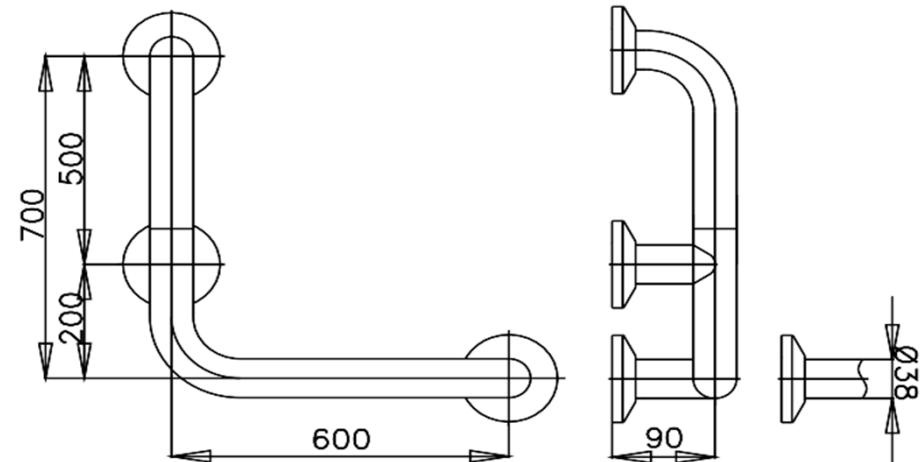

SAFETY ACCESSORIES (38 mm.)

CT791L HANDRAIL FOR TOILET 70 X 60 cm. / L SHAPE,FOR LEFT HAND SIDE (FACE THE TOILET),Ø 38 mm.,HAIRLINE FINISHED

Barcode 8852410791267

Material No. Z235CT791LXXXXX18

Selling Point

1. Made from SUS304 Stainless
2. Wall plug can handle up to 100 kgf.
3. Polished Hairline surface

Product characteristics

- pices/box : 1
- Inner box weight (Kg.) : 3
- Total box weight (Kg.) : 4

Recommended Usage

Install on wall next to bathtub or sanitary ware for support

Siam Sanitary Ware Co.,Ltd. / Siam Sanitary Fittings Co.,Ltd.

36/11 Viphavadee Rangsit Rd, Sanam Bin, Donmuang, Bangkok 10210. Thailand

Tel : + 66 (0) 2973-5040-54

Fax : + 66 (0) 2973-3470

www.cotto.co.th

Export Department

Tel : + 66 (0) 2973-5040-54

Fax : + 66 (0) 2973-3472

The company reserves the right to change any of the details in the document without prior notice

**COTTO
STUDIO**

Center	(Donmuang ,Bangkok)	: +66 (0) 2521-7777
East	(Chonburi)	: +66 (038) 416-222
North	(Chiangmai)	: +66 (053) 211-852
North East	(Khonkean)	: +66 (043) 220-555
South	(Phuket)	: +66 (076) 261-388