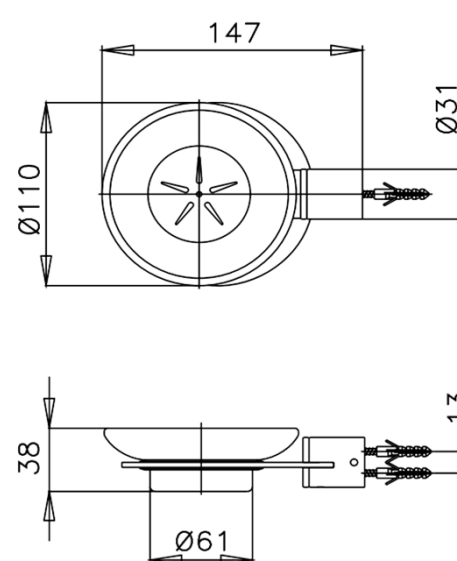

LETO ACCESSORIES

CT746(HM) SOAP HOLDER
Barcode 8852410746267
Material No. Z235CT746HMXXXXX18

Selling Point

1. SOLID BRASS : Bathroom Accessories, Made from high-quality brass
2. Extra Chrome : Plated with 8 Micron Nickel-Chromium

Product characteristics

- pices/box : 16
- Inner box weight (Kg.) : 1
- Total box weight (Kg.) : 12

COTTO

Recommended Usage

Install on wall in shower area or next to basin to place soap

Siam Sanitary Ware Co.,Ltd. / Siam Sanitary Fittings Co.,Ltd.