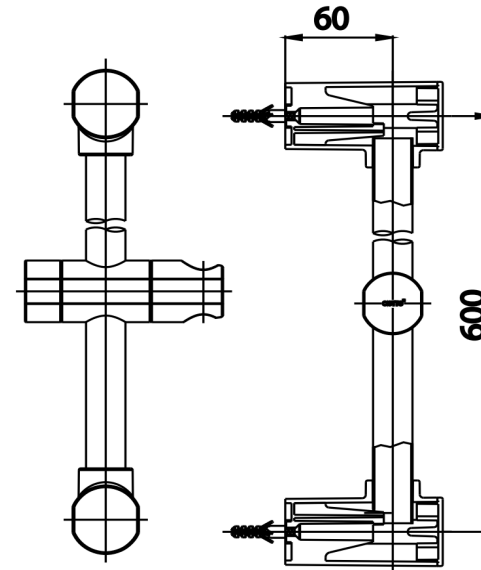

SLIDE BAR

CT709(HM) SLIDE BAR 60 CM.
Barcode 8852410709262
Material No. Z235CT709HMXXXXX18

Selling Point

1. Made from Good Quality white ABS plastic
2. Bacteria protection content in shower surface

Product characteristics

- pices/box	:	6
- Inner box weight (Kg.)	:	1
- Total box weight (Kg.)	:	5

Recommended Usage

Use with Flexible Shower Hose

Siam Sanitary Ware Co.,Ltd. / Siam Sanitary Fittings Co.,Ltd.

36/11 Viphavadee Rangsit Rd, Sanam Bin, Donmuang, Bangkok 10210. Thailand

Tel : + 66 (0) 2973-5040-54

Fax : + 66 (0) 2973-3470

www.cotto.co.th

Export Department

Tel : + 66 (0) 2973-5040-54

Fax : + 66 (0) 2973-3472

The company reserves the right to change any of the details in the document without prior notice

**COTTO
STUDIO**

Center	(Donmuang ,Bangkok)	: +66 (0) 2521-7777
East	(Chonburi)	: +66 (038) 416-222
North	(Chiangmai)	: +66 (053) 211-852
North East	(Khonkean)	: +66 (043) 220-555
South	(Phuket)	: +66 (076) 261-388