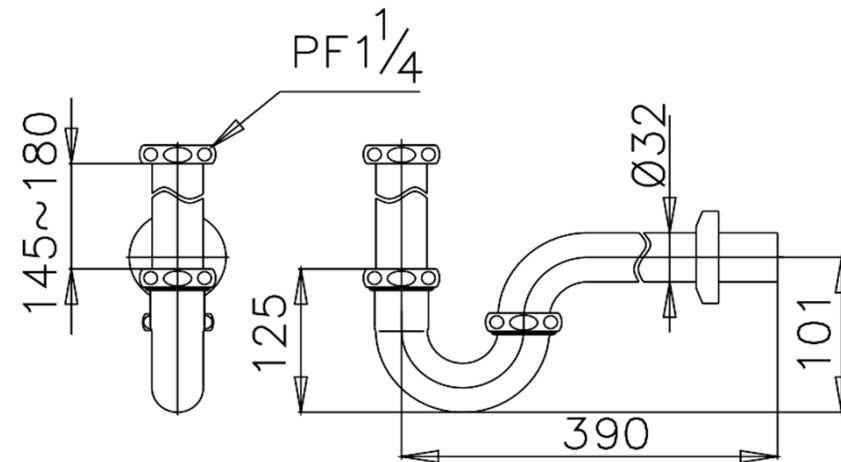

FITTING AC STAINLESS STEEL TRAP

CT688AX(HM) 39 CM. BASIN STAINLESS TRAP / P SHAPE

Barcode 8852410688277

Material No. Z236CT688AXHMXXX18

Selling Point

1. Made from SUS304 Stainless
2. Shiny surface

Product characteristics

- pices/box : 7
- Inner box weight (Kg.) : 1
- Total box weight (Kg.) : 6

Recommended Usage

Install with Basin for drainage

Siam Sanitary Ware Co.,Ltd. / Siam Sanitary Fittings Co.,Ltd.

36/11 Viphavadee Rangsit Rd, Sanam Bin, Donmuang, Bangkok 10210. Thailand