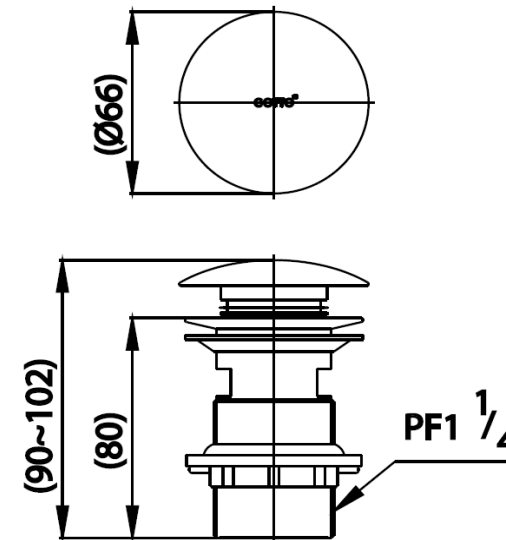

FITTING AC WASTE

CT665(HM) PUSH BASIN WASTE
Barcode 8852410665261
Material No. Z236CT665HMXXXX18

Selling Point

1. Made from High-Quality Brass
2. Can be use with Above Counter basin

Product characteristics

- pices/box : 12
- Inner box weight (Kg.) :
- Total box weight (Kg.) :

Recommended Usage

Install with basin with trap and excess waterhole

Siam Sanitary Ware Co.,Ltd. / Siam Sanitary Fittings Co.,Ltd.
 36/11 Viphavadee Rangsit Rd, Sanam Bin, Donmuang, Bangkok 10210. Thailand
 Tel : + 66 (0) 2973-5040-54
 Fax : + 66 (0) 2973-3470
 www.cotto.co.th
 Export Department
 Tel : + 66 (0) 2973-5040-54
 Fax : + 66 (0) 2973-3472