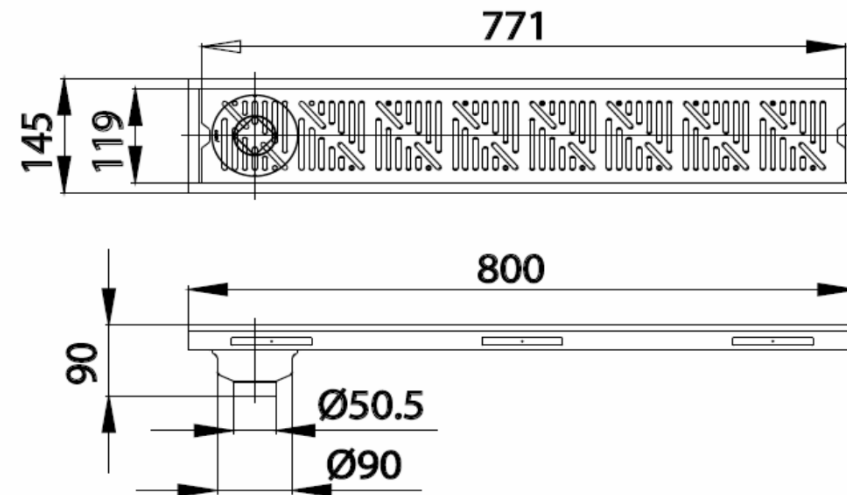

FITTING AC RAIL FLOOR DRAIN

CT654Z1P STAINLESS RAIL FLOOR DRAIN FOR Ø 2"-3.5" PVC DRIAN PIPE (FLANGE 5.7" X 31.5")

Barcode 8852410654043

Material No. Z236CT654Z1PXXXX18

Selling Point

1. Made from SUS304 Stainless
2. Hairline polished surface
3. Odor protection from trap

Product characteristics

- pices/box : 1
- Inner box weight (Kg.) : 2
- Total box weight (Kg.) : 2

Recommended Usage

Install on floor, use with 2-3.5" PVC pipe for drainage and scent protection

Siam Sanitary Ware Co.,Ltd. / Siam Sanitary Fittings Co.,Ltd.