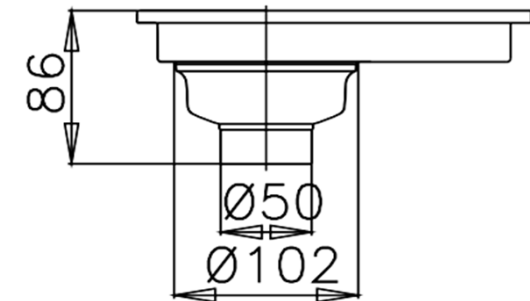

FITTING AC FLOOR DRAIN

CT644Z2P(HM) STAINLESS RAIL FLOOR DRAIN FOR Ø 2"-3.5" PVC DRIAN PIPE (FLANGE 5.7" X 8.9")
Barcode 8852410644273
Material No. Z236CT644Z2PHMXX18

Selling Point

1. Made from SUS304 Stainless
2. Hairline polished surface

Product characteristics

- pices/box : 12
- Inner box weight (Kg.) : 1
- Total box weight (Kg.) : 11

Recommended Usage

Install on floor, use with 2-3½" PVC pipe for drainage and scent protection

Siam Sanitary Ware Co.,Ltd. / Siam Sanitary Fittings Co.,Ltd.