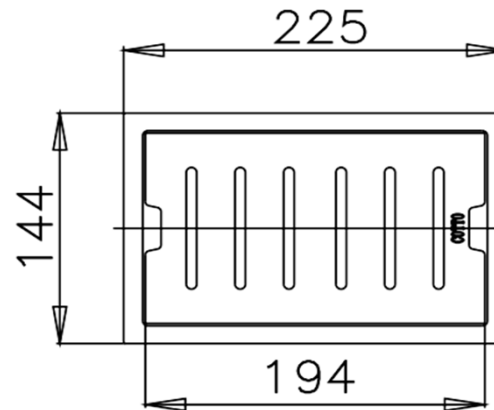

FITTING AC FLOOR DRAIN

CT644Z2P(HM) STAINLESS RAIL FLOOR DRAIN FOR Ø 2"-3.5" PVC DRIAN PIPE (FLANGE 5.7" X 8.9")
Barcode 8852410644273
Material No. Z236CT644Z2PHMXX18

Selling Point

1. Made from SUS304 Stainless
2. Hairline polished surface

Product characteristics

- pices/box : 12
- Inner box weight (Kg.) : 1
- Total box weight (Kg.) : 11

Recommended Usage

Install on floor, use with 2-3½" PVC pipe for drainage and scent protection

Siam Sanitary Ware Co.,Ltd. / Siam Sanitary Fittings Co.,Ltd.