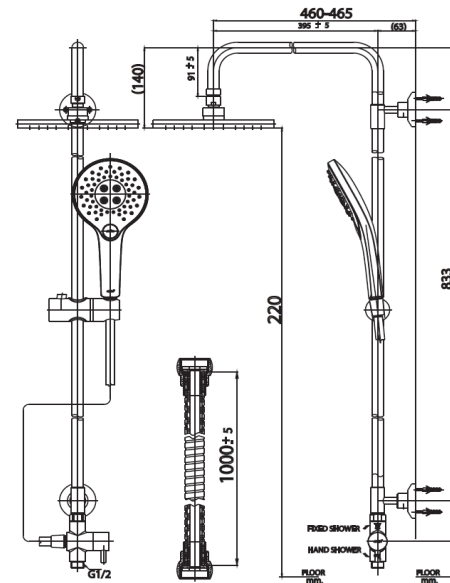

RAIN SHOWER SET

CT6213Z94ZH017 RAIN SHOWER WITH 3 FUNCTION HAND SHOWER,8"RAIN SHOWER AND 1M.INLET HOSE

Barcode 8852410621304

Material No. Z234CT6213Z94ZH011

Selling Point

1. Easy to Install, directly on the wall, does not need to demolish the wall
2. Shower head made from ABS plastic; Strong, durable, light
3. Moveable shower hanger

Product characteristics

- pices/box : 1
- Inner box weight (Kg.) : 5.0
- Total box weight (Kg.) : 5.0

Recommended Usage

Use With Valve Or Conceal Mixer/Conceal Bath

Siam Sanitary Ware Co.,Ltd. / Siam Sanitary Fittings Co.,Ltd.