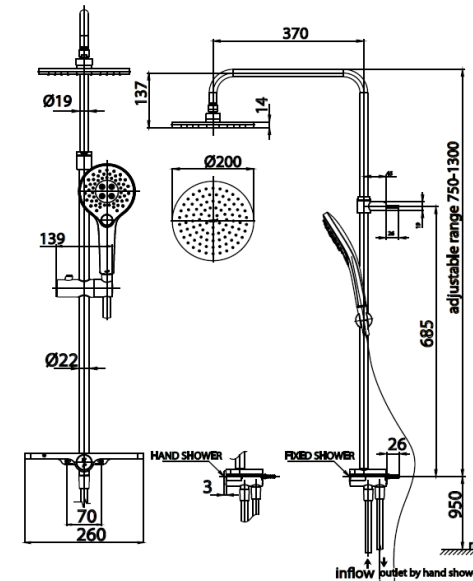

RAIN SHOWER SET

CT6211 RAIN SHOWER SET WITH PUSH BUTTON DIVERTOR SHELF

Barcode 8852410621274

Material No. Z234CT6211XXXXX11

Selling Point

1. the consist of shower set are 3 functions hand shower which change function by push button , 8" round shape rain shower and 2 satin shower hoses witch durable and resist high temperature better than normal plastic shower hoses and Push-button diverter shelf for increase space.
2. ABS chrome plated shelf
3. Push-button diverter valve, easy to use, simple design and clear symbol
4. Easy clean technology: Easy to clean up by using only your fingertips, gently touch the nozzle.

Product characteristics

- pices/box : 1.0
- Inner box weight (Kg.) : 1.0
- Total box weight (Kg.) : 1.0

Recommended Usage

Use with valve or mixture faucet for standing shower or bathtub

Satin shower hose

Siam Sanitary Ware Co.,Ltd. / Siam Sanitary Fittings Co.,Ltd.