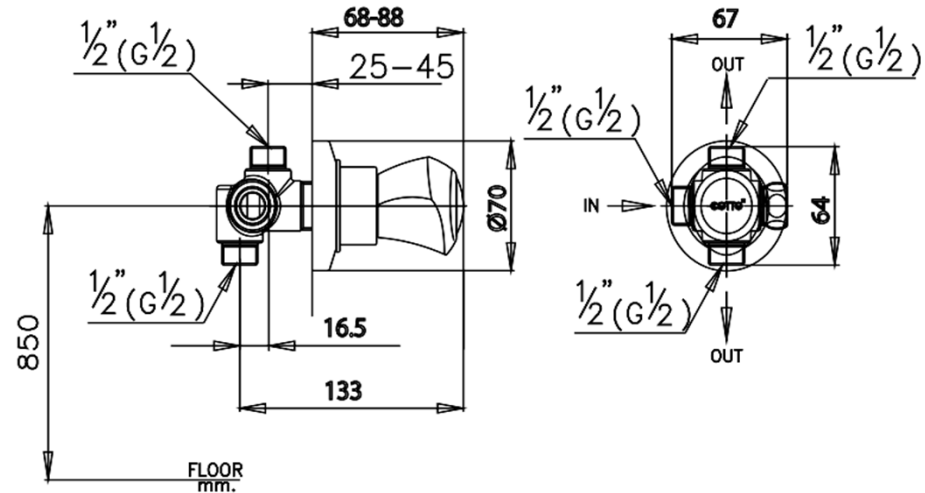

NEW CENTURY Series

CT606C11 CONCEALED DIVERTER / 1 IN 2 OUT
Barcode 8852410606271
Material No. Z231CT606C11XXXX11

Selling Point

1. Extra Chrome : Plated with 8 Micron Nickel-Chromium

Product characteristics

- pices/box : 20
- Inner box weight (Kg.) : 1
- Total box weight (Kg.) : 19

How to use

Install on wall, use with conceal valve to change water directions

Siam Sanitary Ware Co.,Ltd. / Siam Sanitary Fittings Co.,Ltd.