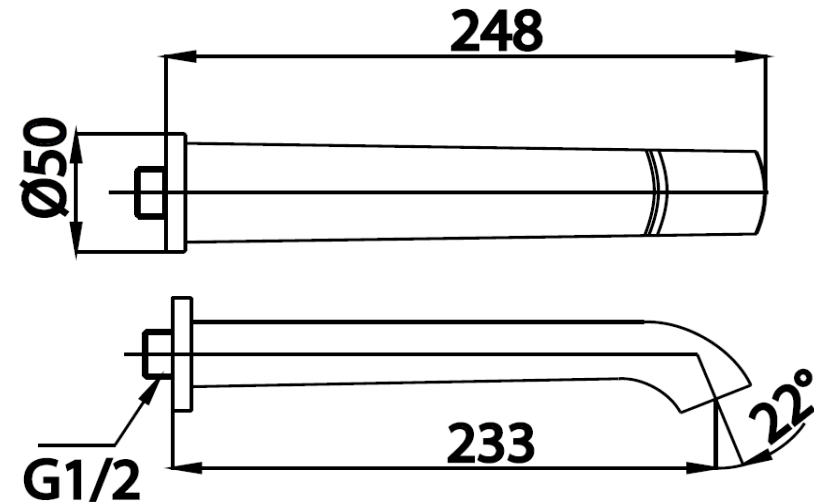

LINIO Series

CT601 BATH SPOUT
Barcode 8852410601276
Material No. Z231CT601XXXXXXXX11

Selling Point

1. COTTO CLEAN : Metal Contaminant-Controlled (Lead, Cadmium, Copper, Zinc)
2. Extra Chrome : Nickel-chromium plated up to 8 micron.
3. Solid brass High Quality materials, durable

Product characteristics

- pices/box : 6.0
- Inner box weight (Kg.) : 0.8
- Total box weight (Kg.) : 8.3

Recommended Usage

Install on wall, use with conceal valve for bathtub

Siam Sanitary Ware Co.,Ltd. / Siam Sanitary Fittings Co.,Ltd.