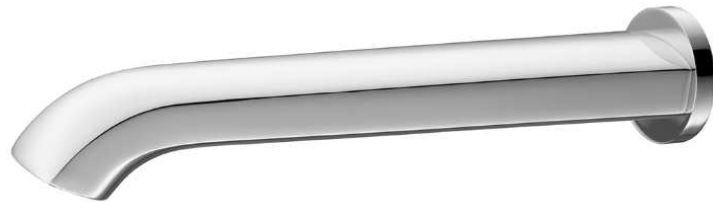

LINIO Series

CT601 BATH SPOUT
Barcode 8852410601276
Material No. Z231CT601XXXXXXXX11

Selling Point

1. COTTO CLEAN : Metal Contaminant-Controlled (Lead, Cadmium, Copper, Zinc)
2. Extra Chrome : Nickel-chromium plated up to 8 micron.
3. Solid brass High Quality materials, durable

Product characteristics

- pices/box : 6.0
- Inner box weight (Kg.) : 0.8
- Total box weight (Kg.) : 8.3

Recommended Usage

Install on wall, use with conceal valve for bathtub

Siam Sanitary Ware Co.,Ltd. / Siam Sanitary Fittings Co.,Ltd.