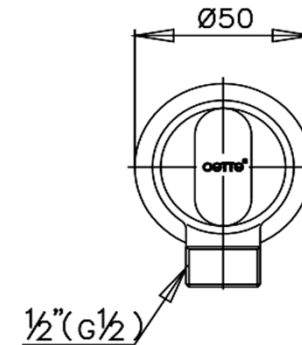

SHOWER&AC

CT600#GR(HM) SHOWER OUTLET(GOLD)
Barcode 8852410600286
Material No. Z234CT600GRHMXXX19

Selling Point

1. Extra Chrome : Plated with 8 Micron Nickel-Chromium

Product characteristics

- pices/box	:	20
- Inner box weight (Kg.)	:	0
- Total box weight (Kg.)	:	7

Recommended Usage

Install on wall to connect with hand shower

Siam Sanitary Ware Co.,Ltd. / Siam Sanitary Fittings Co.,Ltd.
36/11 Viphavadee Rangsit Rd, Sanam Bin, Donmuang, Bangkok 10210. Thailand
Tel : + 66 (0) 2973-5040-54
Fax : + 66 (0) 2973-3470
www.cotto.co.th
Export Department
Tel : + 66 (0) 2973-5040-54
Fax : + 66 (0) 2973-3472

COTTO
STUDIO

Center	(Donmuang ,Bangkok)	: +66 (0) 2521-7777
East	(Chonburi)	: +66 (038) 416-222
North	(Chiangmai)	: +66 (053) 211-852
North East	(Khonkean)	: +66 (043) 220-555
South	(Phuket)	: +66 (076) 261-388

The company reserves the right to change any of the details in the document without prior notice