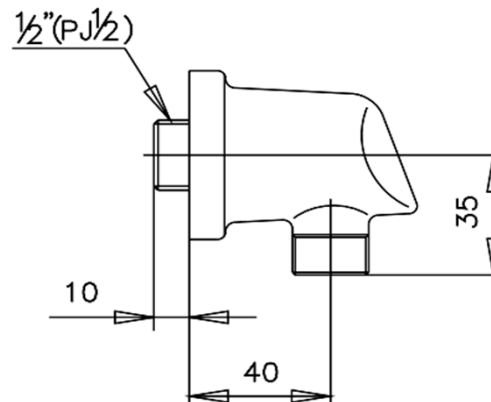

SHOWER&AC

CT600#GR(HM) SHOWER OUTLET(GOLD)
Barcode 8852410600286
Material No. Z234CT600GRHMXXX19

Selling Point

1. Extra Chrome : Plated with 8 Micron Nickel-Chromium

Product characteristics

- pices/box	:	20
- Inner box weight (Kg.)	:	0
- Total box weight (Kg.)	:	7

Recommended Usage

Install on wall to connect with hand shower

Siam Sanitary Ware Co.,Ltd. / Siam Sanitary Fittings Co.,Ltd.
36/11 Viphavadee Rangsit Rd, Sanam Bin, Donmuang, Bangkok 10210. Thailand
Tel : + 66 (0) 2973-5040-54
Fax : + 66 (0) 2973-3470
www.cotto.co.th
Export Department
Tel : + 66 (0) 2973-5040-54
Fax : + 66 (0) 2973-3472

COTTO
STUDIO

Center	(Donmuang ,Bangkok)	: +66 (0) 2521-7777
East	(Chonburi)	: +66 (038) 416-222
North	(Chiangmai)	: +66 (053) 211-852
North East	(Khonkean)	: +66 (043) 220-555
South	(Phuket)	: +66 (076) 261-388

The company reserves the right to change any of the details in the document without prior notice