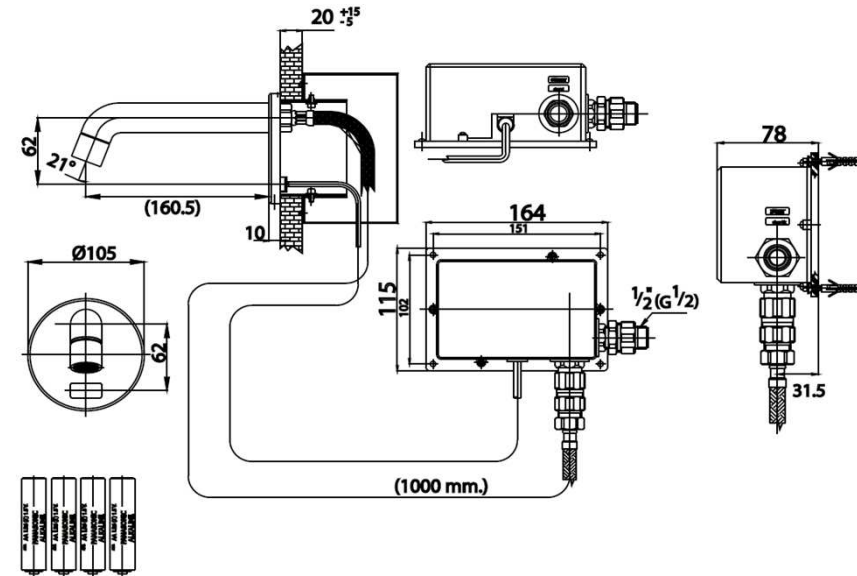

AUTOMATIC FAUCET

CT538DC AUTOMATIC WALL MOUNTED FAUCET, DC POWER SUPPLY
Barcode 8852410538275
Material No. Z231CT538DCXXXX21

Selling Point

1. Extra Chrome : Plated with 8 Micron Nickel-Chromium
2. Double Infrared Beam : 2 Infrared transmitter, Increases the sensor accuracy
3. Moisture Protection : water and moisture durable Electronic set
4. Plug & Play : Ready to use right after installation

Product characteristics

- pices/box : 1
- Inner box weight (Kg.) : -
- Total box weight (Kg.) : 4

Recommended Usage

Install on wall, use with Above Counter or Under Counter basin

Siam Sanitary Ware Co.,Ltd. / Siam Sanitary Fittings Co.,Ltd.