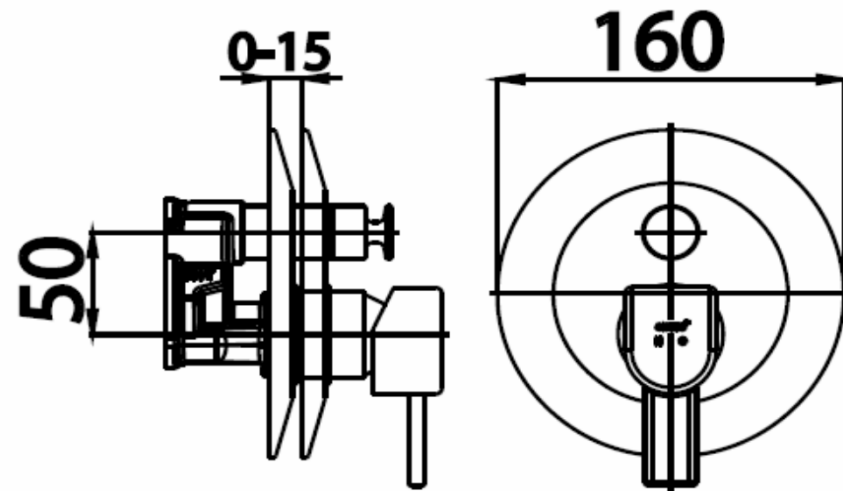

ENRICO Series

CT517A LEVER HANDLE CONCEALED MIXER STOP VALVE WITH DIVERTER
Barcode 8852410517263
Material No. Z231CT517AXXXXXX11

Selling Point

1. Extra Chrome : Plated with 8 Micron Nickel-Chromium
2. Use with COTTO BOX

Product characteristics

- pices/box : 4
- Inner box weight (Kg.) : 2
- Total box weight (Kg.) : 9

Recommended Usage

Valve use with COTTO BOX, for Fixed shower, Hand shower, and Bath Spout

Siam Sanitary Ware Co.,Ltd. / Siam Sanitary Fittings Co.,Ltd.