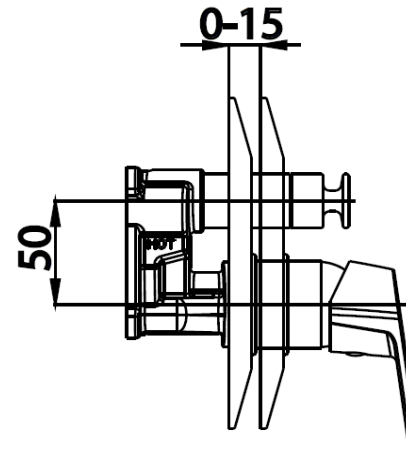

ENRICO Series

CT516A LEVER HANDLE CONCEALED MIXER STOP VALVE WITH DIVERTER
Barcode 8852410516266
Material No. Z231CT516AXXXXX11

Selling Point

1. Extra Chrome : Plated with 8 Micron Nickel-Chromium
2. Use with COTTO BOX

Product characteristics

- pices/box : 4
- Inner box weight (Kg.) : 2
- Total box weight (Kg.) : 9

Recommended Usage

Valve use with COTTO BOX, for Fixed shower, Hand shower, and Bath Spout

Siam Sanitary Ware Co.,Ltd. / Siam Sanitary Fittings Co.,Ltd.