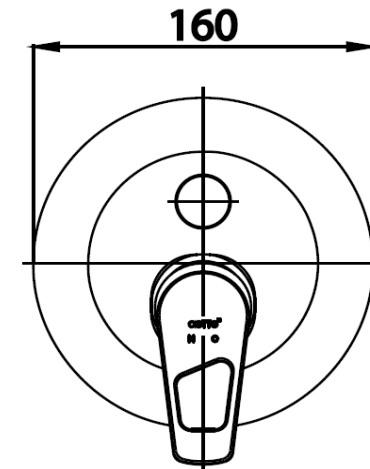

ENRICO Series

CT516A LEVER HANDLE CONCEALED MIXER STOP VALVE WITH DIVERTER
Barcode 8852410516266
Material No. Z231CT516AXXXXX11

Selling Point

1. Extra Chrome : Plated with 8 Micron Nickel-Chromium
2. Use with COTTO BOX

Product characteristics

- pices/box : 4
- Inner box weight (Kg.) : 2
- Total box weight (Kg.) : 9

Recommended Usage

Valve use with COTTO BOX, for Fixed shower, Hand shower, and Bath Spout

Siam Sanitary Ware Co.,Ltd. / Siam Sanitary Fittings Co.,Ltd.