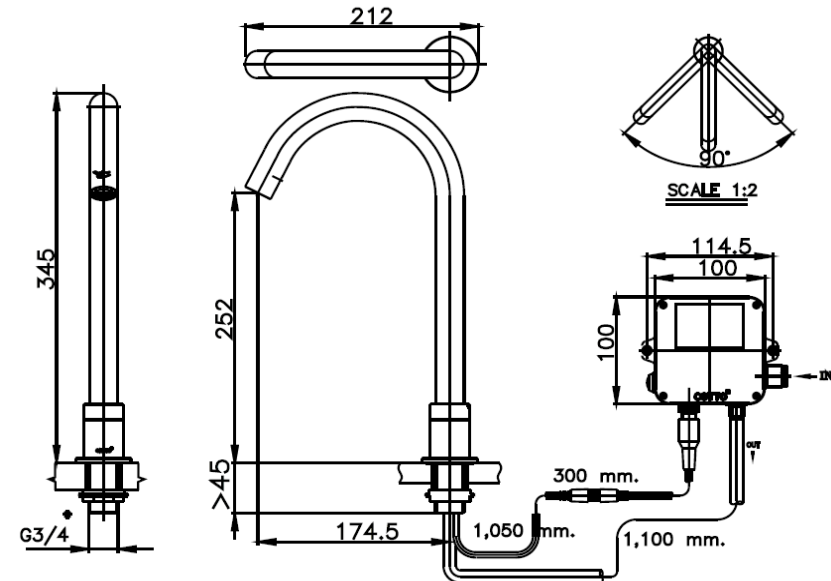

AUTOMATIC FAUCET

CT4919DC AUTOMATIC BASIN FAUCET (BATTERY)
Barcode 8852410491389
Material No. Z231CT4919DCXXX21

Selling Point

1. Extra Chrome: Nickel-Chromium coating thixkness of 8 micron
2. Auto Shut-off 30 seconds
3. Moisture protection
4. Adjustable Aerator - water flow adjustable

Product characteristics

- pices/box : 6
- Inner box weight (Kg.) : 1.5
- Total box weight (Kg.) : 9.7

Recommended Usage

Install On wall, using with Above Counter or Under Counter Basin

Siam Sanitary Ware Co.,Ltd. / Siam Sanitary Fittings Co.,Ltd.