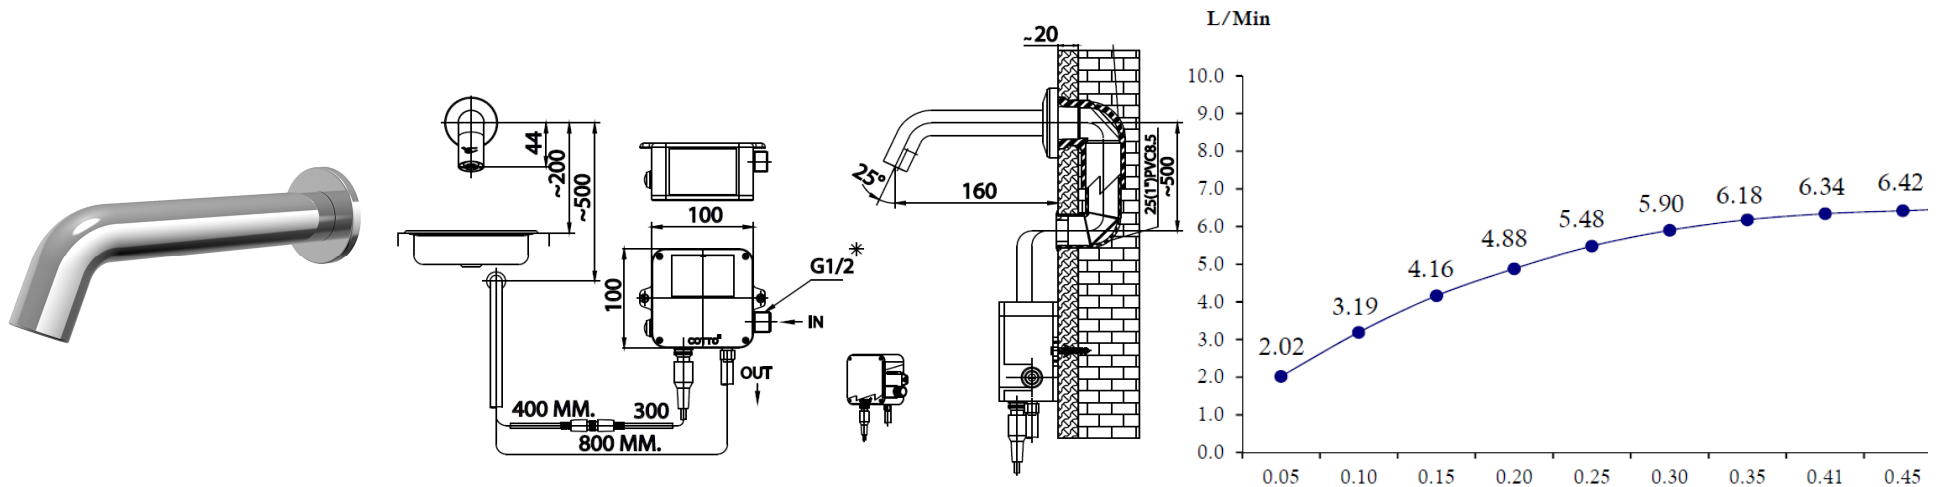

AUTOMATIC FAUCET

CT4914DC AUTOMATIC BASIN FAUCET(WM)
Barcode 8852410491457
Material No. Z231CT4914DCXXX21

Selling Point

1. Smart Infrared Beam: High accuracy with stable detection and quick response to turn on-off water
2. Better Hygiene: Easy to use with touch free for preventive cross contamination in hand washing
3. Exposing-steamlined Achitecture: Modern design with soft feeling and beautiful form

Product characteristics

- pices/box : 6
- Inner box weight (Kg.) : 1.0
- Total box weight (Kg.) : 6.6

Recommended Usage

Install On wall, using with Above Counter or Under Counter Basin