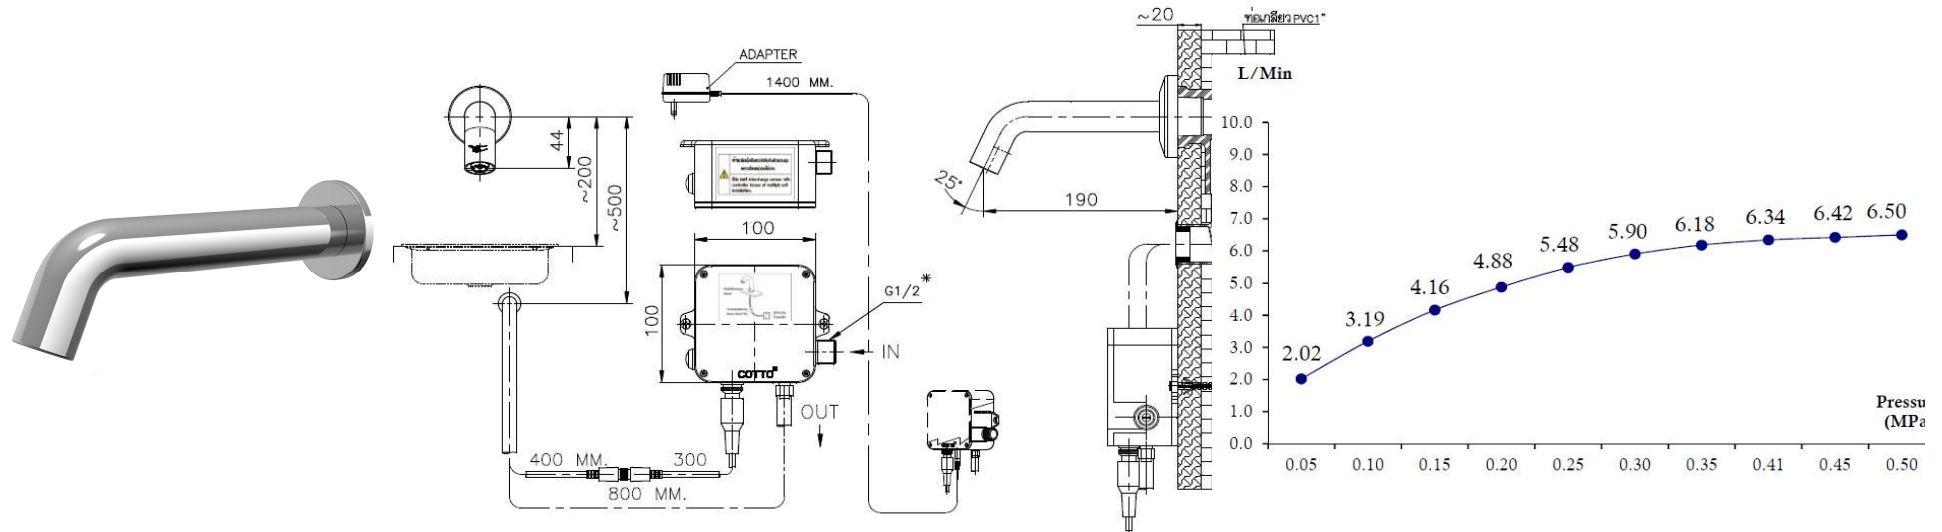

AUTOMATIC FAUCET

CT4914AC AUTOMATIC BASIN FAUCET(WM)
Barcode 8852410491310
Material No. Z231CT4914ACXXX21

Selling Point

1. Smart Infrared Beam: High accuracy with stable detection and quick response to turn on-off water
2. Better Hygiene: Easy to use with touch free for preventive cross contamination in hand washing
3. Exposing-steamlined Achitecture: Modern design with soft feeling and beautiful form

Product characteristics

- pices/box : 6
- Inner box weight (Kg.) : 1.0
- Total box weight (Kg.) : 6.6

Recommended Usage

Install On 1 Hole Basin Or Counter For Under Counter Basin

Siam Sanitary Ware Co.,Ltd. / Siam Sanitary Fittings Co.,Ltd.