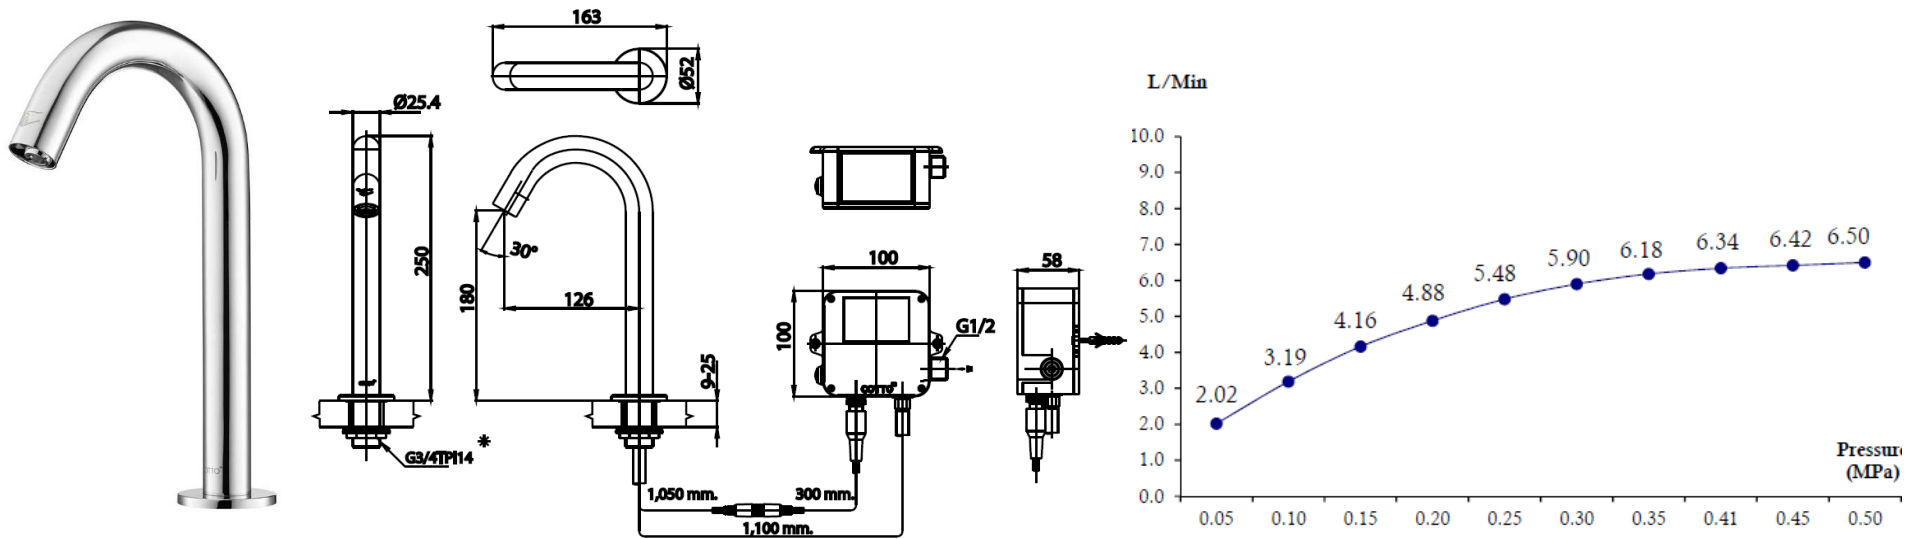

AUTOMATIC FAUCET

CT4912DC AUTOMATIC BASIN FAUCET TALL(BATTERY USE)

Barcode 8852410491396

Material No. Z231CT4912DCXXX21

Selling Point

1. Smart Infrared Beam: High accuracy with stable detection and quick response to turn on-off water
2. Better Hygiene: Easy to use with touch free for preventive cross contamination in hand washing
3. Exposing-steamlined Achitecture: Modern design with soft feeling and beautiful form

Product characteristics

- pices/box : 6
- Inner box weight (Kg.) : 1.7
- Total box weight (Kg.) : 10.8

Recommended Usage

Install On 1 Hole Basin Or Counter For Under Counter Basin