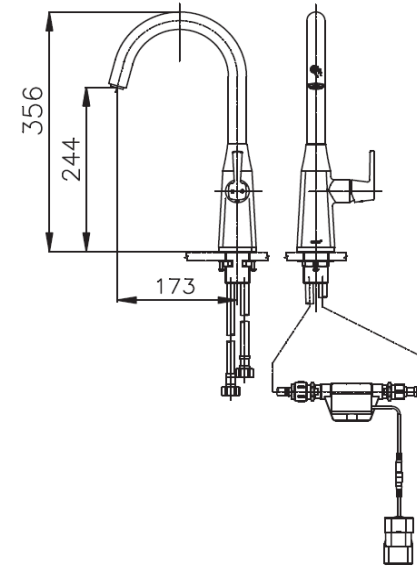

TOUCH FAUCET Series

CT4904A(DC) KITCHEN MIXER TOUCH FAUCET(BATTERY USE)

Barcode 8852410490344

Material No. Z231CT4904ADCXXX21

Selling Point

1. COTTO CLEAN : Metal Contaminant-Controlled (Lead, Cadmium, Copper, Zinc)
2. Extra Chrome : Plated with up to 8 Micron Nickel-Chromium
3. Kitchen Faucet with touch system , start using water by open at handle
4. Easy to touch it on, easy to touch it off
5. Use 4 AA Alkaline battery and alkaline battery life cycle is approximately 100,000 times

Product characteristics

- pices/box : 4.0
- Inner box weight (Kg.) : 2.9
- Total box weight (Kg.) : 12.0

Recommended Usage

Install on 1 hole basin or counter for Under Counter basin

Siam Sanitary Ware Co.,Ltd. / Siam Sanitary Fittings Co.,Ltd.