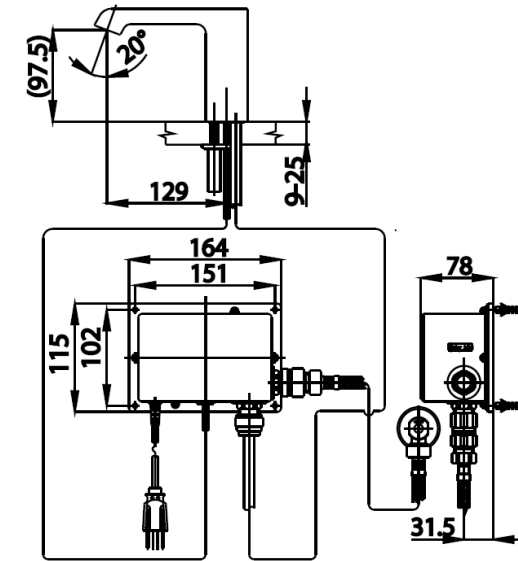

AUTOMATIC FAUCET Series

CT4901AC AUTOMATIC BASIN FAUCET (ELECTRICITY USE)
Barcode 8852410490337
Material No. Z231CT4901ACXXX11

Selling Point

1. COTTO CLEAN : Metal Contaminant-Controlled (Lead, Cadmium, Copper, Zinc)
2. Extra Chrome : Plated with 8 Micron Nickel-Chromium

Product characteristics

- pices/box : 4
- Inner box weight (Kg.) : 2.2
- Total box weight (Kg.) : 8.8

Recommended Usage

Install on 1 hole basin or countertop basin

Siam Sanitary Ware Co.,Ltd. / Siam Sanitary Fittings Co.,Ltd.