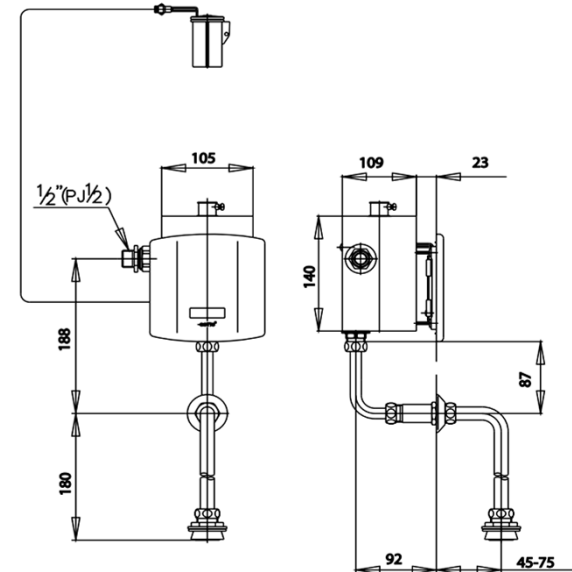

AUTOMATIC FLUSH VALVE

CT480DC AUTOMATIC CONCEALED URINAL FLUSH VALVE, CHROME-PLATED, DC POWER SUPPLY
Barcode 8852410480291
Material No. Z233CT480DCXXXX28

Selling Point

1. Double Infrared Beam: 2 Infrared transmitter, transmit higher frequency wave, Fast and Accurate
2. Moisture Protection: Water and Moisture Durable, by plated with resin on materials
3. Fuzzy logic control: Adjust cleansing volumn with more frequency of use, 50% less than normal usage
4. Pre-flushing selectable : Set function to flush before use

Product characteristics

- pices/box	:	8
- Inner box weight (Kg.)	:	2
- Total box weight (Kg.)	:	18

Recommended Usage

Install on wall, use with Top Inlet Urinal

Siam Sanitary Ware Co.,Ltd. / Siam Sanitary Fittings Co.,Ltd.