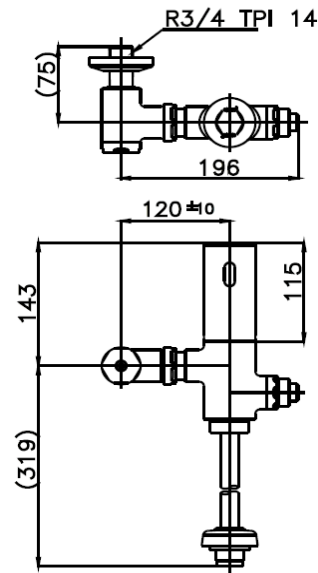

AUTOMATIC FAUCET

CT4806DCDUF AUTOMATIC URINAL FLUS VALVE TI (BATTERY)

Barcode 8852410480604

Material No. Z233CT4806DCDUFX21

Selling Point

1. Battery Use: Easy installation
2. Pre-Flush and Post-Flush: Flushing before and after use for better hygiene
3. Moisture Protection
4. Extra Chrome: Shining and heat resistance with 8 micron nickel-chromium coat
5. Free Odor: Automatically flushing to clean piping system
6. One flow rate: Accuracy and Constant flow per flush for every pressure
7. 2 Year or 100,000 Cycles Battery Life For New Batteries

Product characteristics

- pices/box : 6
- Inner box weight (Kg.) : 2.7
- Total box weight (Kg.) : 16.9

Recommended Usage

Install With Top Inlet Urinal

Siam Sanitary Ware Co.,Ltd. / Siam Sanitary Fittings Co.,Ltd.