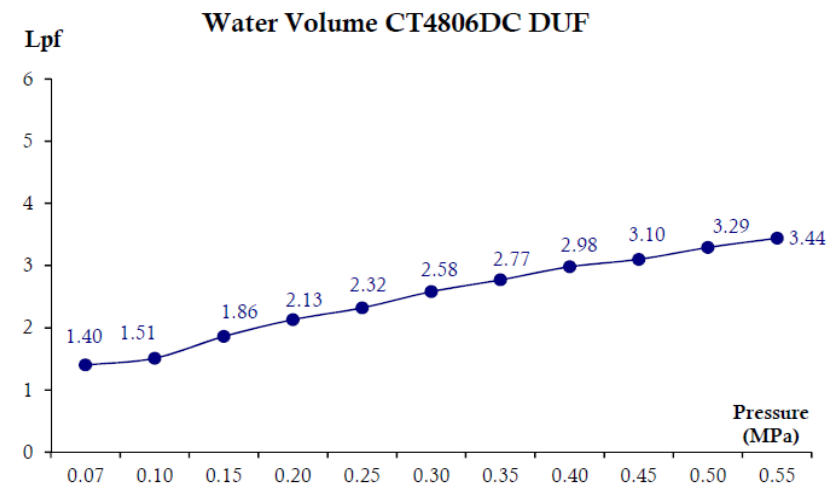

AUTOMATIC FAUCET

CT4806DCDUF AUTOMATIC URINAL FLUS VALVE TI (BATTERY)

Barcode 8852410480604

Material No. Z233CT4806DCDUFX21

Selling Point

1. Battery Use: Easy installation
2. Pre-Flush and Post-Flush: Flushing before and after use for better hygiene
3. Moisture Protection
4. Extra Chrome: Shining and heat resistance with 8 micron nickel-chromium coat
5. Free Odor: Automatically flushing to clean piping system
6. One flow rate: Accuracy and Constant flow per flush for every pressure
7. 2 Year or 100,000 Cycles Battery Life For New Batteries

Product characteristics

- pices/box : 6
- Inner box weight (Kg.) : 2.7
- Total box weight (Kg.) : 16.9

Recommended Usage

Install With Top Inlet Urinal

Siam Sanitary Ware Co.,Ltd. / Siam Sanitary Fittings Co.,Ltd.