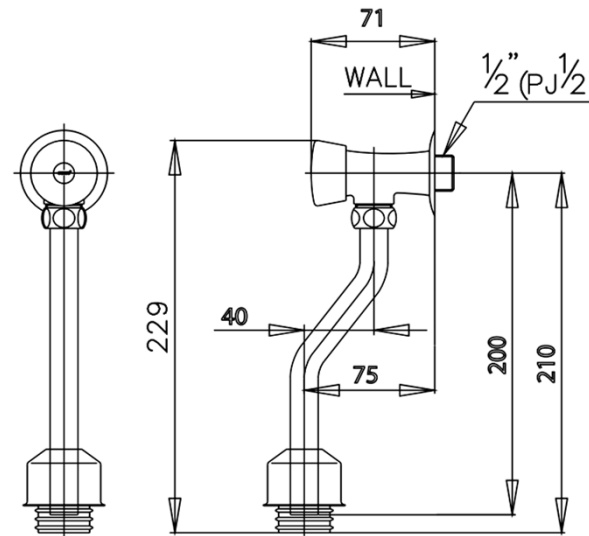

URINAL STOP VALVE

CT472SL(HM) URINAL STOP VALVE / PUSH BUTTON,75 mm. FROM INLET HOLE TO WALL

Barcode 8852410472265

Material No. Z233CT472SLHMXXX11

Selling Point

1. Extra Chrome : Plated with 8 Micron Nickel-Chromium

Product characteristics

- pices/box : 8
- Inner box weight (Kg.) : 0
- Total box weight (Kg.) : 4

Recommended Usage

Install with Urinal that has 75mm distance from wall to water inlet

Siam Sanitary Ware Co.,Ltd. / Siam Sanitary Fittings Co.,Ltd.