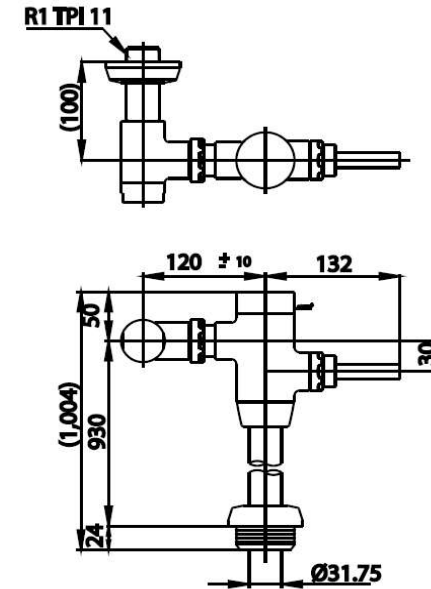

TOILET FLUSH VALVE

CT458XNS(90CM.) O/SELF-LOCKED TOILET FLUSH VALVE/TOP INLET 90 CM.

Barcode 8852410458313

Material No. Z233CT458XNS90CM11

Selling Point

1. Extra Chrome : Plated with 8 Micron Nickel-Chromium
2. Made from high quality material, durable, long-life product
3. Leakage tested at 17.5 bar
4. Flow Rate = 3.71 LPF at 0.1 Mpa

Product characteristics

- pices/box : 1
- Inner box weight (Kg.) : 1
- Total box weight (Kg.): 1

Recommended Usage

Install On Top Inlet Toilet

Siam Sanitary Ware Co.,Ltd. / Siam Sanitary Fittings Co.,Ltd.