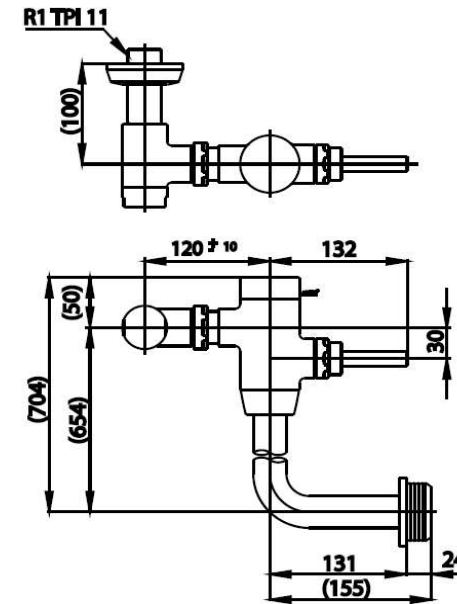

TOILET FLUSH VALVE

CT458XNS(60CM.) SELF-LOCKED TOILET FLUSH VALVE/TOP INLET 60 CM.

Barcode 8852410458337

Material No. Z233CT458XNS60CM11

Selling Point

1. Extra Chrome : Plated with 8 Micron Nickel-Chromium
2. Made from high quality material, durable, long-life product
3. Leakage tested at 17.5 bar
4. Flow Rate = 3.71 LPF at 0.1 Mpa

Product characteristics

- pices/box : 1
- Inner box weight (Kg.) : 1
- Total box weight (Kg.): 1

Recommended Usage

Install On Top Inlet Toilet

Siam Sanitary Ware Co.,Ltd. / Siam Sanitary Fittings Co.,Ltd.