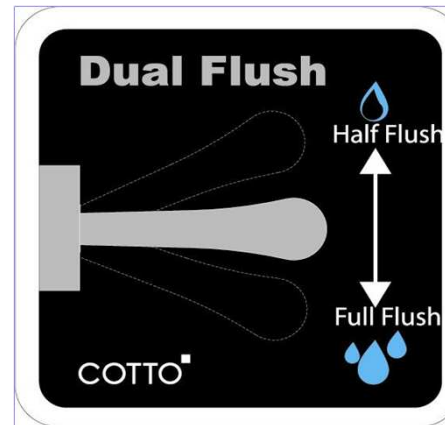

SECURITY TOILET FLUSH VALVE

CT457XNS(80CM.) SECURITY TOILET FLUSH VALVE /TOP INLET 80 CM.

Barcode 8852410457460

Material No. Z233CT457XNS80CM11

Selling Point

1. Secured Lock : Created to be securely protect from pry, with Specially Designed Fluch Valve Lock
2. Dual Flush : 2/6 liters Flush, for suitable water usage, adjustable water usage from 3-6 liters
3. Controlled stable water pressure at all time

Product characteristics

- pices/box	:	1
- Inner box weight (Kg.)	:	1
- Total box weight (Kg.)	:	2

Recommended Usage

Install on TOP INLET Sanitary Ware

COTTO Sanitary Ware
The Product from Thailand with The Great Honour of Trusted Brand
Platinum Award 2012