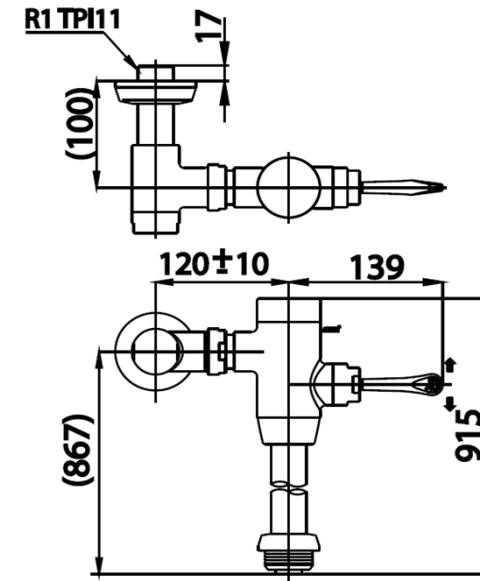

SECURITY TOILET FLUSH VALVE

CT457XNS(80CM.) SECURITY TOILET FLUSH VALVE /TOP INLET 80 CM.

Barcode 8852410457460

Material No. Z233CT457XNS80CM11

Selling Point

1. Secured Lock : Created to be securely protect from pry, with Specially Designed Fluch Valve Lock
2. Dual Flush : 2/6 liters Flush, for suitable water usage, adjustable water usage from 3-6 liters
3. Controlled stable water pressure at all time

Product characteristics

- pices/box	:	1
- Inner box weight (Kg.)	:	1
- Total box weight (Kg.)	:	2

Recommended Usage

Install on TOP INLET Sanitary Ware

COTTO Sanitary Ware
The Product from Thailand with The Great Honour of Trusted Brand
Platinum Award 2012