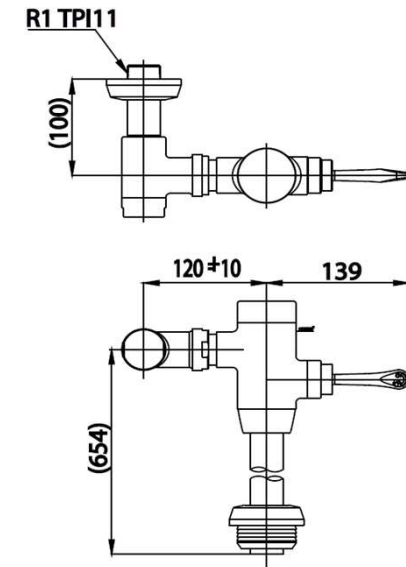

SECURITY TOILET FLUSH VALVE

CT457XNS(60CM.) O/TOILET FLUSH VALVE /TOP INLET 60 CM.

Barcode 8852410457392

Material No. Z233CT457XNS60CM11

Selling Point

1. Secured Lock : Created to be securely protect from pry, with Specially Designed Fluch Valve Lock
2. Dual Flush : 2/6 liters Flush, for suitable water usage, adjustable water usage from 3-6 liters
3. Controlled stable water pressure at all time

Product characteristics

- pices/box	:	1
- Inner box weight (Kg.)	:	-
- Total box weight (Kg.)	:	1

Recommended Usage

Install on TOP INLET Sanitary Ware

COTTO Sanitary Ware
The Product from Thailand with The Great Honour of Trusted Brand
Platinum Award 2012