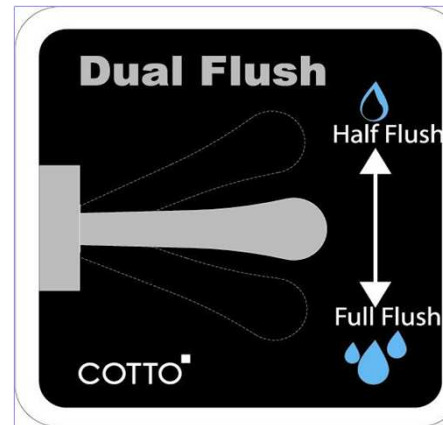

SECURITY TOILET FLUSH VALVE

CT457XNS(60CM.) O/TOILET FLUSH VALVE /TOP INLET 60 CM.

Barcode 8852410457392

Material No. Z233CT457XNS60CM11

Selling Point

1. Secured Lock : Created to be securely protect from pry, with Specially Designed Fluch Valve Lock
2. Dual Flush : 2/6 liters Flush, for suitable water usage, adjustable water usage from 3-6 liters
3. Controlled stable water pressure at all time

Product characteristics

- pices/box	:	1
- Inner box weight (Kg.)	:	-
- Total box weight (Kg.)	:	1

Recommended Usage

Install on TOP INLET Sanitary Ware

COTTO Sanitary Ware
The Product from Thailand with The Great Honour of Trusted Brand
Platinum Award 2012