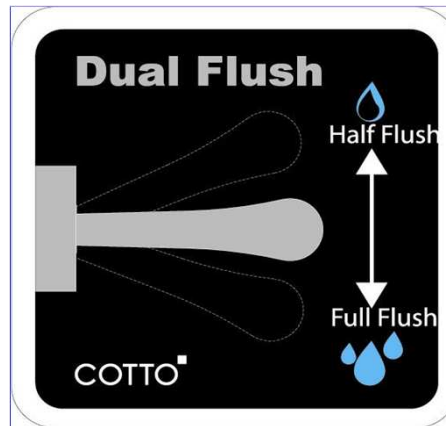

SECURITY TOILET FLUSH VALVE

CT457XNL(60CM.) SECURITY TOILET FLUSH VALVE/ BACK INLET 60 CM.

Barcode 8852410457439

Material No. Z233CT457XNL60CM11

Selling Point

1. Secured Lock : Created to be securely protect from pry, with Specially Designed Fluch Valve Lock
2. Dual Flush : 2/6 liters Flush, for suitable water usage, adjustable water usage from 3-6 liters
3. Controlled stable water pressure at all time

Product characteristics

- pices/box	:	1
- Inner box weight (Kg.)	:	-
- Total box weight (Kg.)	:	-

Recommended Usage

Install on BACK INLET Sanitary Ware

COTTO Sanitary Ware
The Product from Thailand with The Great Honour of Trusted Brand
Platinum Award 2012