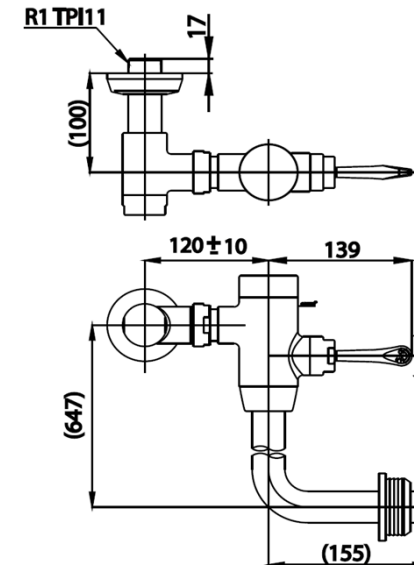

SECURITY TOILET FLUSH VALVE

CT457XNL(60CM.) SECURITY TOILET FLUSH VALVE/ BACK INLET 60 CM.

Barcode 8852410457439

Material No. Z233CT457XNL60CM11

Selling Point

1. Secured Lock : Created to be securely protect from pry, with Specially Designed Fluch Valve Lock
2. Dual Flush : 2/6 liters Flush, for suitable water usage, adjustable water usage from 3-6 liters
3. Controlled stable water pressure at all time

Product characteristics

- pices/box	:	1
- Inner box weight (Kg.)	:	-
- Total box weight (Kg.)	:	-

Recommended Usage

Install on BACK INLET Sanitary Ware

COTTO Sanitary Ware
The Product from Thailand with The Great Honour of Trusted Brand
Platinum Award 2012