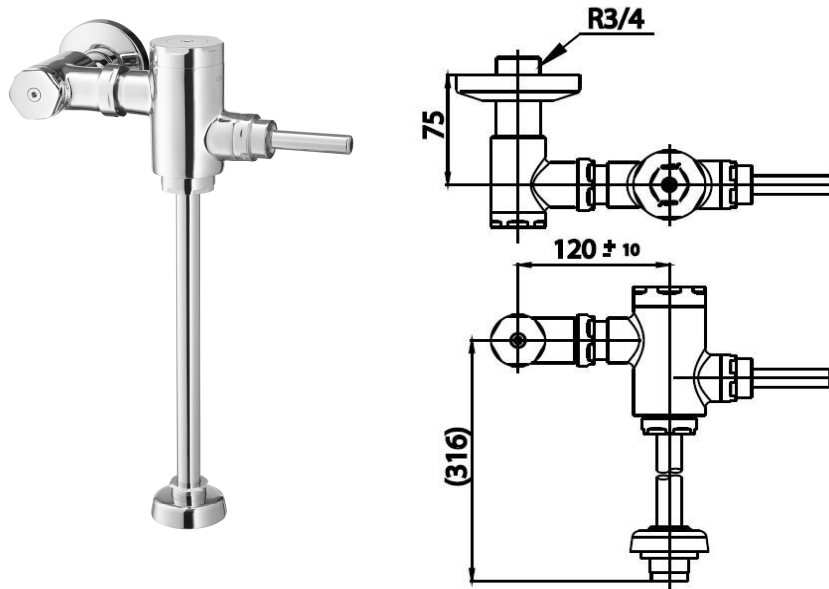

FLUSH VALVE

CT4571DUF URINAL FLUSH VALVE

Barcode 8852410457514

Material No. Z233CT4571DUFXXX11

Selling Point

1. Extra Chrome : 8 micron Nickel-chromium finished, Build to last and shine
2. Flush Volume : 1.5 Lpf
3. Easy and Soft-gentle handle operating

Product characteristics

- pices/box : 6
- Inner box weight (Kg.) : 2.1
- Total box weight (Kg.) : 25.9

Recommended Usage

Install on Urinal, 75mm from wall to water inlet

Siam Sanitary Ware Co.,Ltd. / Siam Sanitary Fittings Co.,Ltd.