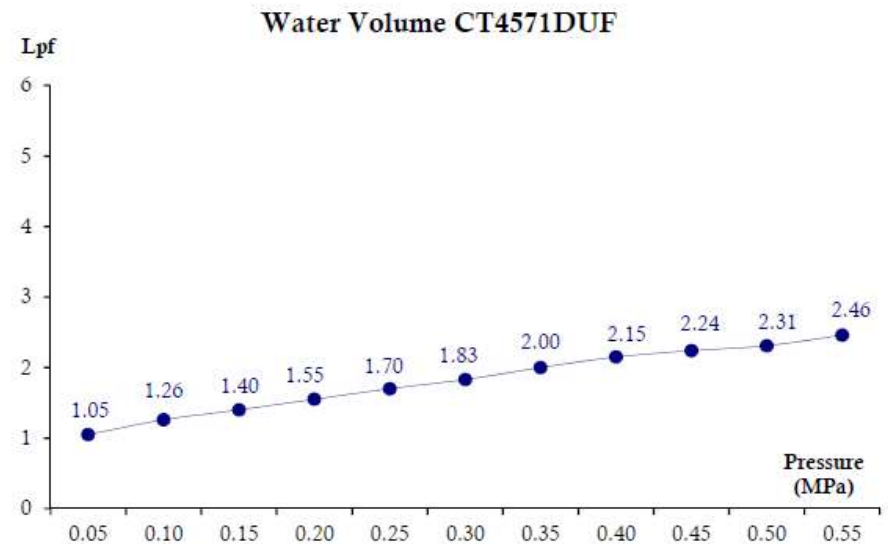

FLUSH VALVE

CT4571DUF URINAL FLUSH VALVE

Barcode 8852410457514

Material No. Z233CT4571DUFXXX11

Selling Point

1. Extra Chrome : 8 micron Nickel-chromium finished, Build to last and shine
2. Flush Volume : 1.5 Lpf
3. Easy and Soft-gentle handle operating

Product characteristics

- pices/box : 6
- Inner box weight (Kg.) : 2.1
- Total box weight (Kg.) : 25.9

Recommended Usage

Install on Urinal, 75mm from wall to water inlet

Siam Sanitary Ware Co.,Ltd. / Siam Sanitary Fittings Co.,Ltd.