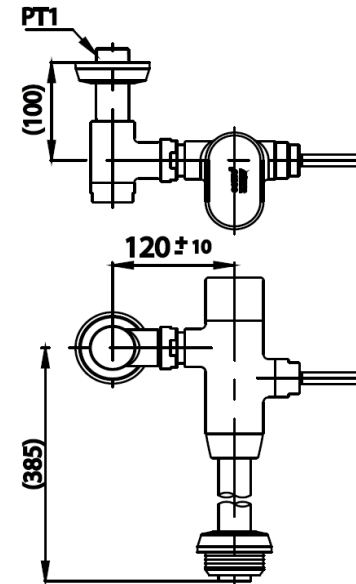

FLUSH VALVE

CT450XNS TOILET FLUSH VALVE(TOP INLET)
Barcode 8852410450294
Material No. Z233CT450XNSXXX11

คุณสมบัติ

1. Extra Chrome : Plated with 8 Micron Nickel-Chromium
2. Flush valve with sanitizer refill cleansing kit
3. Clean urinal and refreshing toilet with fragrance from Z926 Sanitizer Refill

Product characteristics

- pices/box : 4
- Inner box weight (Kg.) : 4
- Total box weight (Kg.) : 32

Recommended Usage

Install with flush valve toilet 75mm from wall to inlet hose
 also use with sanitizer refill Z926